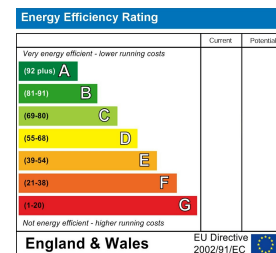

Hybrid Map

Terrain Map

Floor Plan

Viewing

Please contact our Formby Office on 01704 835780 if you wish to arrange a viewing appointment for this property or require further information.

Energy Efficiency Graph