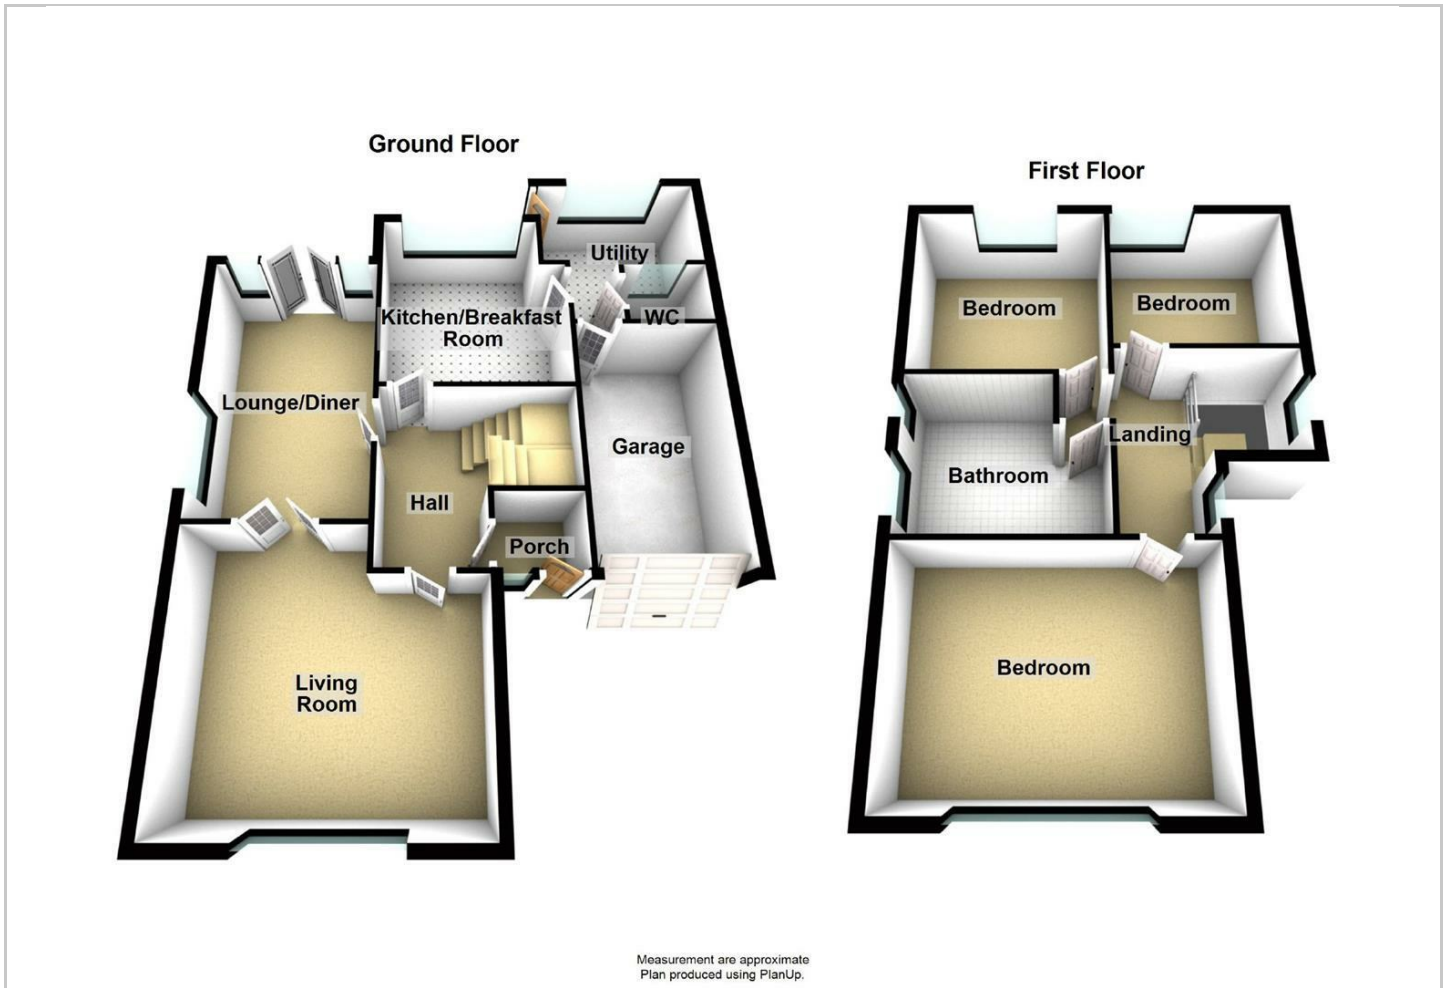

Floor Plan

Viewing

Please contact our Formby Office on 01704 835780 if you wish to arrange a viewing appointment for this property or require further information.