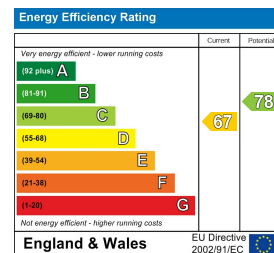

Energy Efficiency Graph

These particulars, whilst believed to be accurate are set out as a general outline only for guidance and do not constitute any part of an offer or contract. Intending purchasers should not rely on them as statements of representation of fact, but must satisfy themselves by inspection or otherwise as to their accuracy. No person in this firm's employment has the authority to make or give any representation or warranty in respect of the property.