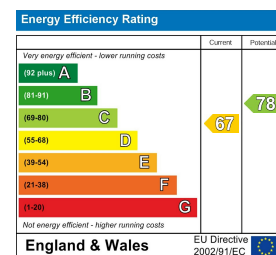

Terrain Map

Floor Plan

Viewing

Please contact our Formby Office on 01704 835780 if you wish to arrange a viewing appointment for this property or require further information.

Energy Efficiency Graph

These particulars, whilst believed to be accurate are set out as a general outline only for guidance and do not constitute any part of an offer or contract. Intending purchasers should not rely on them as statements of representation of fact, but must satisfy themselves by inspection or otherwise as to their accuracy. No person in this firm's employment has the authority to make or give any representation or warranty in respect of the property.