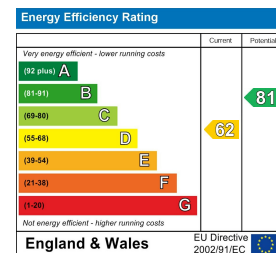

Energy Efficiency Graph

These particulars, whilst believed to be accurate are set out as a general outline only for guidance and do not constitute any part of an offer or contract. Intending purchasers should not rely on them as statements of representation of fact, but must satisfy themselves by inspection or otherwise as to their accuracy. No person in this firm's employment has the authority to make or give any representation or warranty in respect of the property.