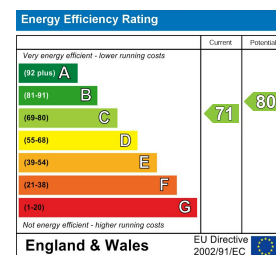

Floor Plan

Viewing

Please contact our Formby Office on 01704 835780 if you wish to arrange a viewing appointment for this property or require further information.

Energy Efficiency Graph

These particulars, whilst believed to be accurate are set out as a general outline only for guidance and do not constitute any part of an offer or contract. Intending purchasers should not rely on them as statements of representation of fact, but must satisfy themselves by inspection or otherwise as to their accuracy. No person in this firm's employment has the authority to make or give any representation or warranty in respect of the property.