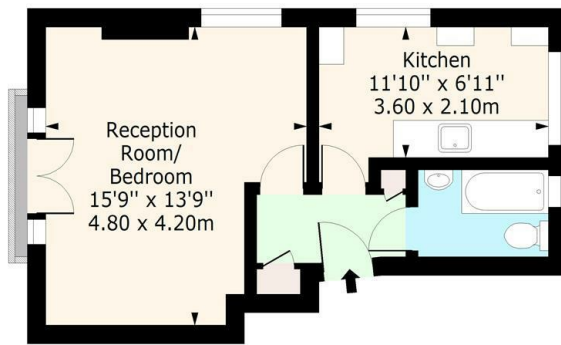

**Lounge/Bedroom**  
15'8" x 13'9" (4.80 x 4.20)

**Kitchen**  
11'9" x 6'10" (3.60 x 2.10)

**Bathroom**

**Material Information**

Deposit: £1,586.53  
Length Of Tenancy: One Year  
Council Tax Band: B

**Swinton House, E2**

Approx. Gross Internal Area 366 Sq Ft - 34.00 Sq M

**Third Floor**

Floor Area 366 Sq Ft - 34.00 Sq M

For Illustration Purposes Only - Not To Scale  
www.lpaplus.com

Energy Efficiency Rating		Environmental Impact (CO <sub>2</sub> ) Rating	
Current	Potential	Current	Potential
<p>Very energy efficient - lower running costs</p> <p>(92 plus) <b>A</b></p> <p>(81-91) <b>B</b></p> <p>(69-80) <b>C</b></p> <p>(55-68) <b>D</b></p> <p>(39-54) <b>E</b></p> <p>(21-38) <b>F</b></p> <p>(1-20) <b>G</b></p> <p>Not energy efficient - higher running costs</p>			
<p>Very environmentally friendly - lower CO<sub>2</sub> emissions</p> <p>(92 plus) <b>A</b></p> <p>(81-91) <b>B</b></p> <p>(69-80) <b>C</b></p> <p>(55-68) <b>D</b></p> <p>(39-54) <b>E</b></p> <p>(21-38) <b>F</b></p> <p>(1-20) <b>G</b></p> <p>Not environmentally friendly - higher CO<sub>2</sub> emissions</p>			
	54	55	50
England & Wales		England & Wales	
EU Directive 2002/91/EC		EU Directive 2002/91/EC	