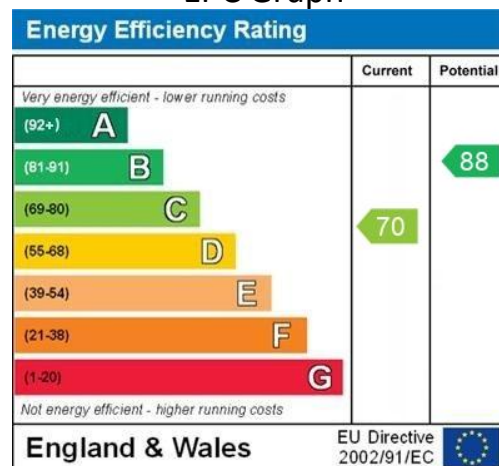

58 Fallow Drive, Eaton Socon, St. Neots, PE19 8QL

- STARTER HOME
- TWO BEDROOMS
- REDECORATED & NEW CARPETS
- EPC RATING - B 70
- ALLOCATED PARKING SPACE
- UPVC WINDOWS

Lovett Sales & Lettings are pleased to present this two bedroom starter home in popular Eaton Socon located just off Monarch Road. Accommodation comprises of entrance hall, kitchen, lounge, two bedrooms and bathroom. Gas radiator central heating. UPVC windows. Redecorated & new carpets fitted. Allocated parking space. Available now

EPC Graph

WWW.EPC4U.COM

www.lovettsalesandlettings.co.uk Tel: 01480 218200

24 Market Square, St Neots, Cambridgeshire, PE19 2AF

Agents Note: Whilst every care has been taken to prepare these sales particulars, they are for guidance purposes only. All measurements are approximate and are for general guidance purposes only and whilst every care has been taken to ensure their accuracy, they should not be relied upon and potential buyers are advised to recheck the measurements.