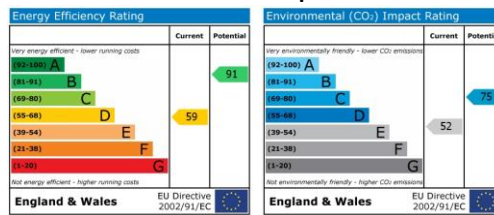

EPC Graph

www.lovettsalesandlettings.co.uk Tel: 01480 218200

24 Market Square, St Neots, Cambridgeshire, PE19 2AF

Agents Note: Whilst every care has been taken to prepare these sales particulars, they are for guidance purposes only. All measurements are approximate and for general guidance purposes only and whilst every care has been taken to ensure their accuracy, they should not be relied upon and potential buyers are advised to recheck the measurements