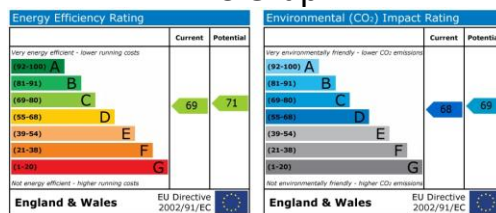

EPC Graph

www.lovettsalesandlettings.co.uk Tel: 01480 218200

24 Market Square, St Neots, Cambridgeshire, PE19 2AF

Agents Note: Whilst every care has been taken to prepare these sales particulars, they are for guidance purposes only. All measurements are approximate and are for general guidance purposes only and whilst every care has been taken to ensure their accuracy, they should not be relied upon and potential buyers are advised to recheck the measurements.