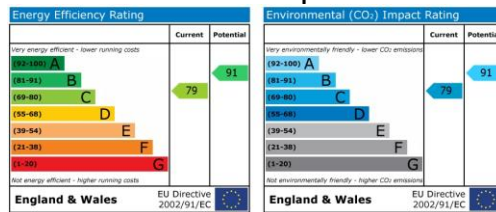

EPC Graph

www.lovettsalesandlettings.co.uk Tel: 01480 218200

24 Market Square, St Neots, Cambridgeshire, PE19 2AF

Agents Note: Whilst every care has been taken to prepare these sales particulars, they are for guidance purposes only. All measurements are approximate and are for general guidance purposes only and whilst every care has been taken to ensure their accuracy, they should not be relied upon and potential buyers are advised to recheck the measurements.