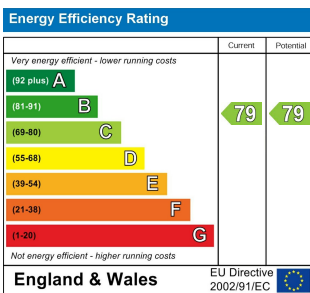

Well presented apartment situated on the ground floor of this quaint complex of just 4 apartments in Swinton. Accessed via its own private entrance this modern, high spec one bedroom apartment offers a great deal of space; a good size, open plan living room & kitchen, shower room and a sizable double bedroom.

Conveniently located on Partington Lane, there are plenty of bus stops in the vicinity to help you get around, or Swinton Train Station is within a ten minute walk allowing for an easy commute. For those travelling further afield, the A580 East Lancashire Road is close by and the motorway network is within a ten minute drive.

Swinton offers an array of local amenities with a variety of shops, bars and restaurants on the doorstep, as well as a number of supermarket chains. There is also on street parking available nearby.

For more information and to book an appointment to view, please contact our Monton office.

Available 19th September 2024. 12 month tenancy. Council Tax Band A. Deposit £920.

Ascend
Built on higher standards

0161 707 7584

192 Monton Road, Monton, Manchester,
M30 9PY

monton.sales@ascendproperties.com,
monton.lettings@ascendproperties.com
www.ascendproperties.com

These particulars, whilst believed to be accurate are set out as a general outline only for guidance and do not constitute any part of an offer or contract. Intending purchasers should not rely on them as statements of representation of fact, but must satisfy themselves by inspection or otherwise as to their accuracy. No person in this firm's employment has the authority to make or give any representation or warranty in respect of the property