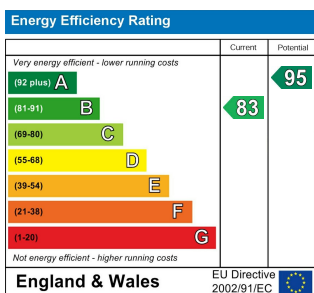

Barton Quarter is a fantastic development offering 2 and 3 bedroom build to rent homes, located in the heart of a triangle between Chorley, Wigan Bolton.

The Baxter is a stunning 3 bedroom family home, including two bathrooms, open plan kitchen-dining, a generous sized living room and built in garage!

All three local towns are only all six miles away, with Preston and Manchester both under 40 minutes' away via the nearby M61, Barton Quarter also makes the ideal commuter choice – and surrounded by wonderful local countryside, for achieving an enviable work-life balance too.

The new neighbourhood has excellent local shopping and leisure amenities within walking distance. Lots of local shops are available on your doorstep including an independent greengrocers, butchers and banks, Cooperative and Sainsbury's Local branches, pharmacy and post-office. You will also find Aldi and Iceland nearby, with Asda Supercentre and Tesco Extra at the Middlebrook Retail Park.

Access the site by using postcode BL6 5UE.

Deposit £1670
Unfurnished
Council Tax TBA
Available Now