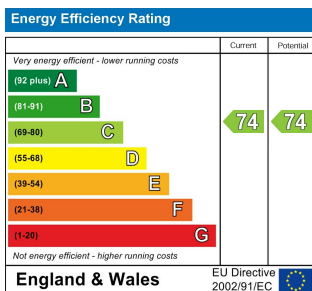

Welcome to DifRent homes at Heyfields. Located in Walkden, Heyfields is an impressive new development of 66 family homes and 72 apartments, 7 miles from Manchester city centre.

Set in a picturesque location and within easy reach of the city centre, this development is ideal for both growing families and young professional couples.

Want something cosy and contemporary? Don't compromise. With our Lincoln apartments, you get a spacious living room, fully kitted out open-plan kitchen and dining area, two beautiful double bedrooms and a family size bathroom with separate bath and shower.

Comfortable, and with plenty of up-to-the-minute features and appliances, our Lincoln apartments offer an expansive, homely feel. Energy efficient, there is quality flooring throughout, and top-notch security means you can enjoy peace of mind as well as comfort.

Deposit: £940

Holding deposit: £180

Unfurnished

Council tax: A

Available 7th June 2024