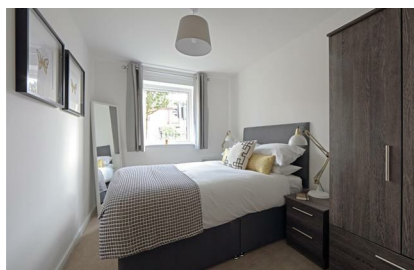

Ascend

Built on higher standards

3C Petal Court Manchester M28 3YN

- Allocated parking space
- Fitted wardrobes to master bedroom
- Fridge freezer
- Oven and hob
- Cream blinds in the bedrooms
- Secure-By-Design windows and doors
- Dishwasher
- Washing/drying machine
- Light caramel carpet in the bedrooms
- Grey full length curtains in the living room

£815 PCM