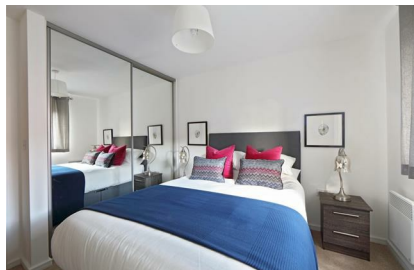

Ascend

Built on higher standards

3C Petal Court Manchester M28 3YN

- Allocated parking space
- Fitted wardrobes to master bedroom
- Fridge freezer
- Oven and hob
- Cream blinds in the bedrooms
- Secure-By-Design windows and doors
- Dishwasher
- Washing/drying machine
- Light caramel carpet in the bedrooms
- Grey full length curtains in the living room

£815 PCM