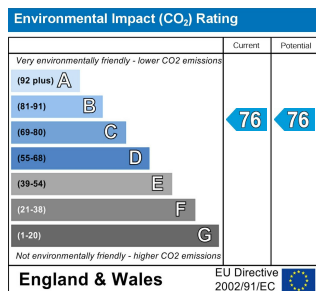

Deposit: £940

Holding deposit: £180

Unfurnished

Council tax: A

Available 7th June 2024

Ascend
Built on higher standards

0161 707 7584

192 Monton Road, Monton, Manchester, M30 9PY