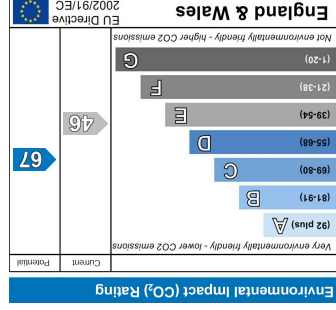

Property particulars as intended purchasers or third parties should not rely on them. We have not carried out and communal gardens and communal gardens applicable) are given as they are. The date of publication is the date of publication.