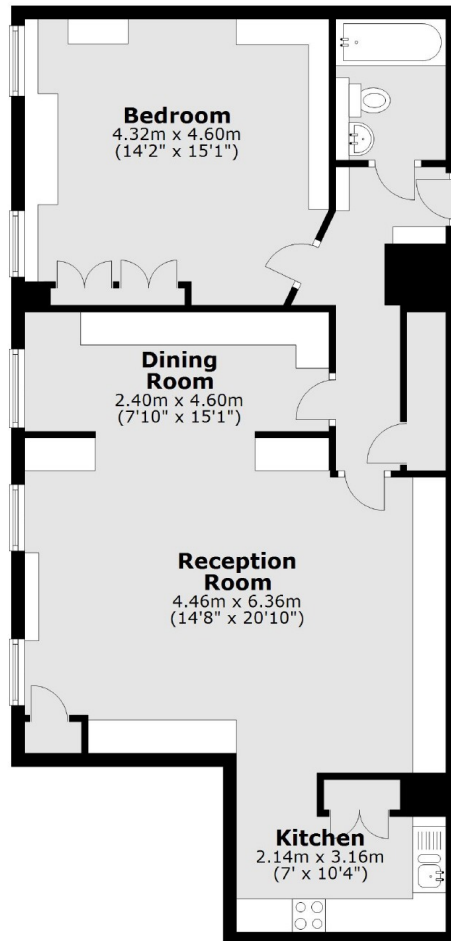

Frank Harris & Co.

Total area: approx. 79.0 sq. metres (850.8 sq. feet)

Frank Harris & Co. Barbican and City
87 Long Lane, London,
EC1A 9ET
020 7600 7000
citysales@frankharris.co.uk

Energy Rating: . We aim to make our particulars both accurate and reliable. However they are not guaranteed; nor do they form part of an offer or contract. If you require clarification on any points then please contact us, especially if you're traveling some distance to view. Please note that appliances and heating systems have not been tested and therefore no warranties can be given as to their good working order.