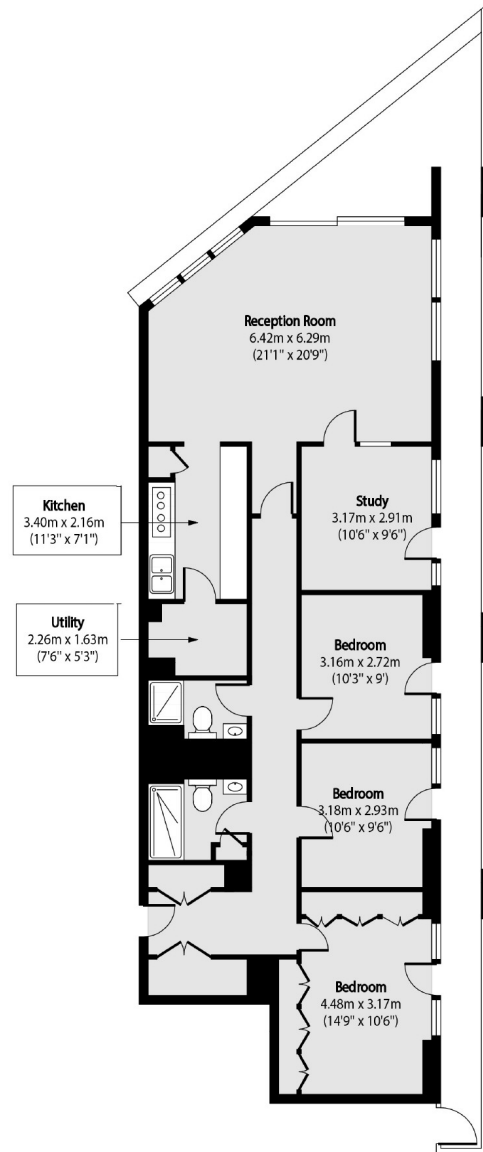

Frank Harris & Co.

Cromwell Tower, Barbican, EC2Y

£1,795,000

A seventeenth floor flat which has been beautifully updated, with three good sized bedrooms and a study which leads from the reception room, two shower rooms were added by Thomson Brothers. The galley kitchen has a Siemens hob, Aeg oven, integrated fridge and freezer, stainless steel worktop. An adjacent utility room has plumbing for a dishwasher, washing machine and washer dryer.

The reception room has a dual aspect with views north towards the impressive tower blocks on City Road and west towards the London Eye and beyond. The master bedroom has extensive built in storage and full height windows facing north, two further bedrooms have space for wardrobes or fitted storage.

Within a short walk are Moorgate, Liverpool Street and Farringdon Stations and the Elizabeth line.

- 17th Floor • Three bedrooms • Dining room / Study •
- Thomson Brothers bathrooms • No onward chain • 24 Hour concierge •

Frank Harris & Co.

Total area (approx): 112.03 sq m (1206 sq. ft)

Frank Harris & Co. Barbican and City
87 Long Lane, London,
EC1A 9ET
020 7600 7000
citysales@frankharris.co.uk

Energy Rating: . We aim to make our particulars both accurate and reliable. However they are not guaranteed; nor do they form part of an offer or contract. If you require clarification on any points then please contact us, especially if you're traveling some distance to view. Please note that appliances and heating systems have not been tested and therefore no warranties can be given as to their good working order.