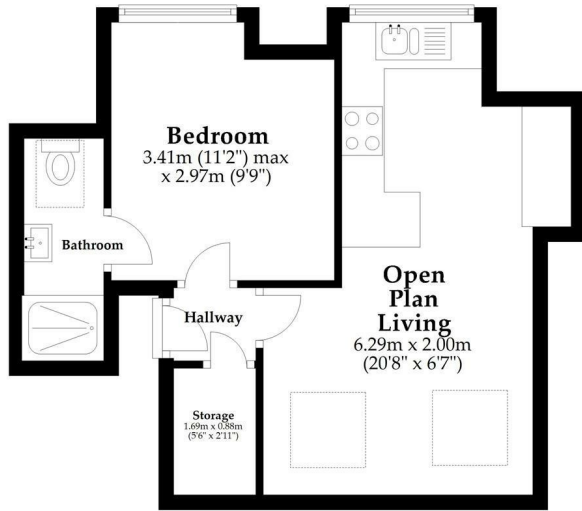

### Top Floor

Approx. 35.1 sq. metres (377.9 sq. feet)

Total area: approx. 35.1 sq. metres (377.9 sq. feet)

- Ideally located in Hengistbury Head just a short walk to the nature reserve and beach
- High spec kitchen with integrated induction hob and oven plus white goods will be supplied from new.
- Communal Courtyard and communal storage area
- Available from early September
- Completely refurbished with new electrics, plumbing and will be have fitted blinds throughout
- Enjoys picture perfect views of the Priory along with far reaching coastal views and sea glimpses form the opposite side.
- Designed for long term rental