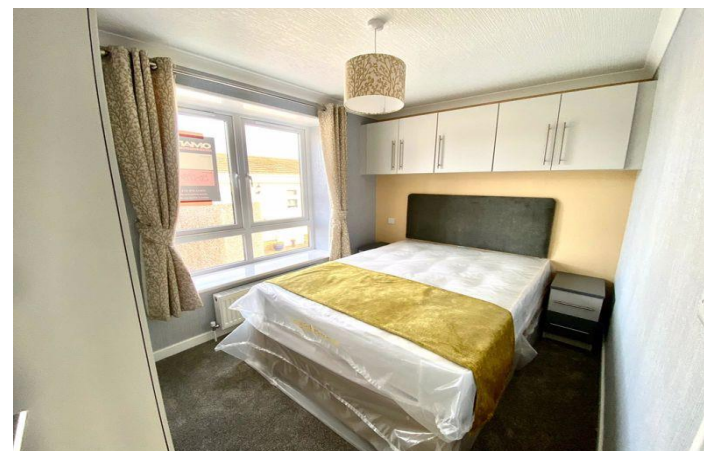

Bedford, Bedfordshire, MK44

£215,000

This brand new, modern furnished Omar park home is perfect for those looking for a detached, easy to maintain, bungalow style retirement property. The home features an open plan kitchen/diner area, comfortable living room, two bedrooms and one bathroom.

Age restriction: Over 45's

Pet friendly: No

Site fees: £175 per month

Residential license

Key Features

- Brand new home
- Community Living
- Fully Furnished
- Integrated Appliances
- Part Exchange Available
- Private Decking
- Private
- Gated Development
- Residential Development