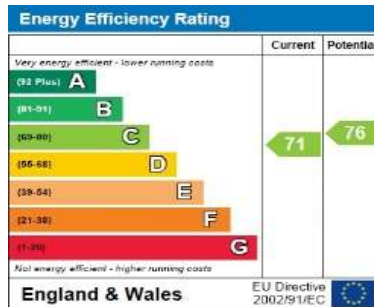

Notice: Please note we have not tested any apparatus, fixtures, fittings, or services. Interested parties must undertake their own investigation into the working order of these items. All measurements are approximate and photographs provided for guidance only.