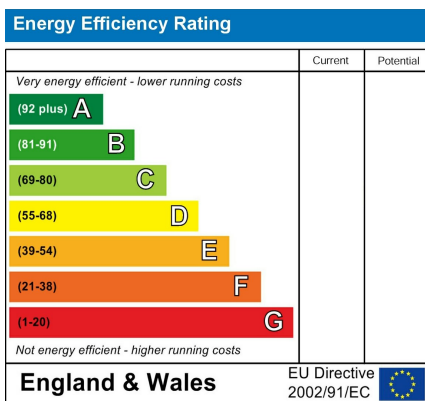

6 The Old Yard
Lodge Farm Business Centre
Milton Keynes
Bucks | MK19 7ES
T: 01908 991277

info@1stchoice-properties.co.uk

Bowyers Mews
Milton Keynes, Buckinghamshire MK14 6HP
£1,700

1st Choice Properties are pleased to offer this 4-bedroom terraced property which is available now. The property is offered with large and versatile living accommodation. The property benefits from gas to radiators, double glazing and is offered unfurnished. The property comprises of entrance hall, cloakroom, lounge, kitchen/diner, conservatory, 4 bedrooms bathroom, garden, and garage. To avoid disappointment, we strongly advise an early viewing