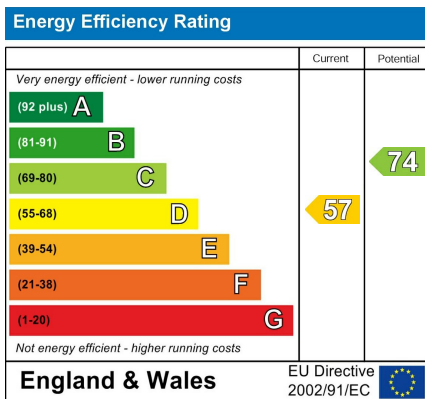

www.1stchoice-properties.co.uk