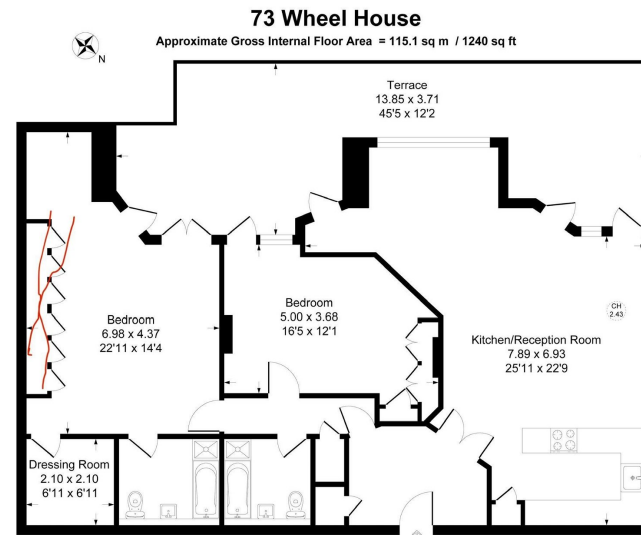

Wheel House, Burrells Wharf Square, London

£950,000

🛏️ 2 🪑 2 🚗 1

- Exquisite Penthouse
- Two Bedrooms
- Two Bathrooms
- Large Terrace
- Amazing Views of The Thames & Greenwich
- Swimming Pool
- 24 Hour Estate Office
- Residents Gymnasium
- Jacuzzi
- Secure Underground Parking

Quintessential, contemporary penthouse apartment of pure luxury affording breath taking views across the Thames and Greenwich from an extensive terrace that runs across the entire width of the apartment.