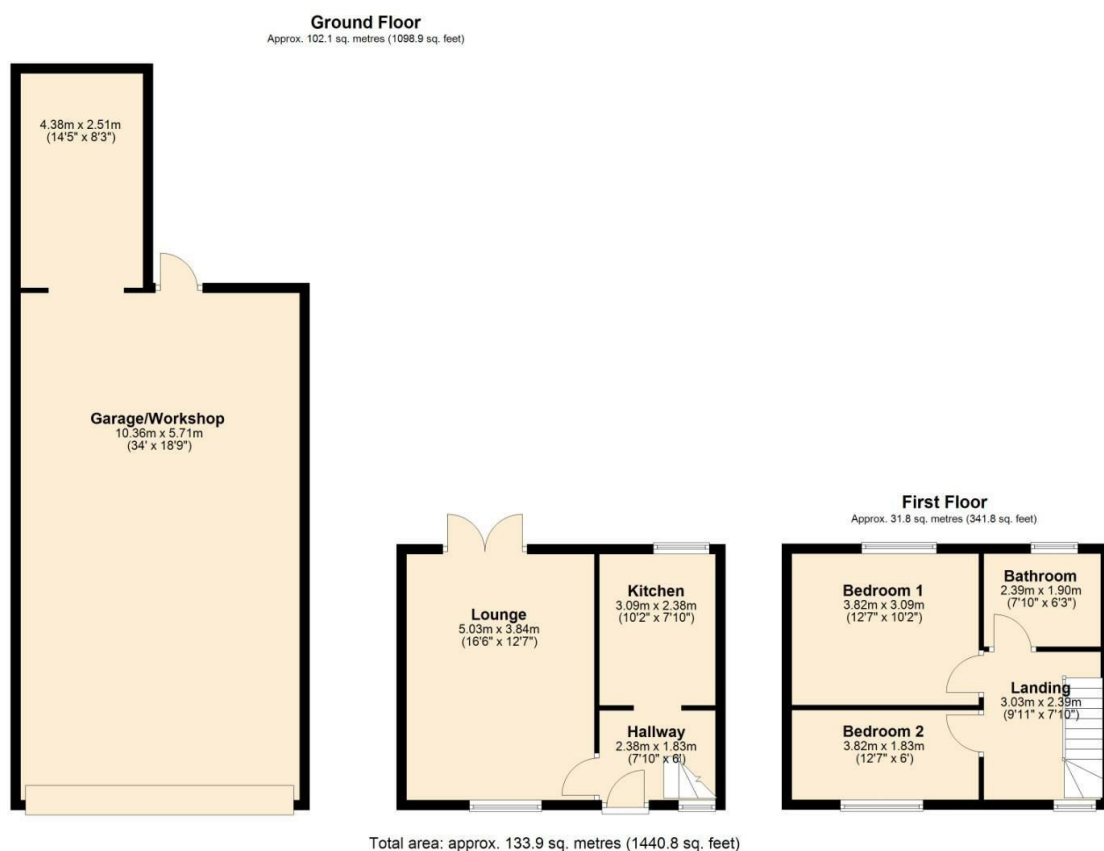

This modern mid-terrace home is perfect for first-time buyers or those looking to downsize. The property features two cosy bedrooms, ideal for a small family or a couple. The lounge is a comfortable space with a stove, providing a warm and inviting atmosphere. The fitted kitchen comes with modern appliances, making it functional and stylish for everyday use. A contemporary bathroom completes the interior, ensuring convenience and comfort.

One of the standout features of this property is the large detached garage/workshop. Equipped with a roller shutter door, power, and water, it offers ample space for various projects or storage needs. Additionally, it can accommodate parking for up to 3-4 cars, a rare find in mid-terrace homes, providing significant value for vehicle owners or hobbyists needing extra space.

Externally, the property boasts a garden forecourt to the front, creating a pleasant first impression. The rear yard is versatile and practical, while an additional Indian stone paved patio provides an attractive outdoor space for relaxation or entertaining. This blend of modern interior features and extensive external amenities makes the home a truly appealing choice for discerning buyers.

These particulars, whilst believed to be accurate are set out as a general outline only for guidance and do not constitute any part of an offer or contract. Intending purchasers should not rely on them as statements of representation of fact, but must satisfy themselves by inspection or otherwise as to their accuracy. No person in this firm's employment has the authority to make or give any representation or warranty in respect of the property.