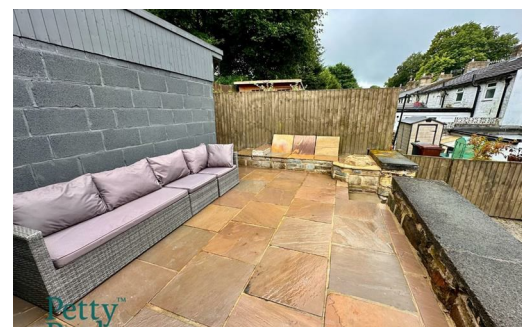

- Spacious lounge with stove
- Fitted kitchen
- Three piece bathroom
- Yard & patio area
- Parking for at least 3 cars in the garage

This modern mid-terrace home is perfect for first-time buyers or those looking to downsize. The property features two cosy bedrooms, ideal for a small family or a couple. The lounge is a comfortable space with a stove, providing a warm and inviting atmosphere. The fitted kitchen comes with modern appliances, making it functional and stylish for everyday use. A contemporary bathroom completes the interior, ensuring convenience and comfort.

One of the standout features of this property is the large detached garage/workshop. Equipped with a roller shutter door, power, and water, it offers ample space for various projects or storage needs. Additionally, it can accommodate parking for up to 3-4 cars, a rare find in mid-terrace homes, providing significant value for vehicle owners or hobbyists needing extra space.

Externally, the property boasts a garden forecourt to the front, creating a pleasant first impression. The rear yard is versatile and practical, while an additional Indian stone paved patio provides an attractive outdoor space for relaxation or entertaining. This blend of modern interior features and extensive external amenities makes the home a truly appealing choice for discerning buyers.