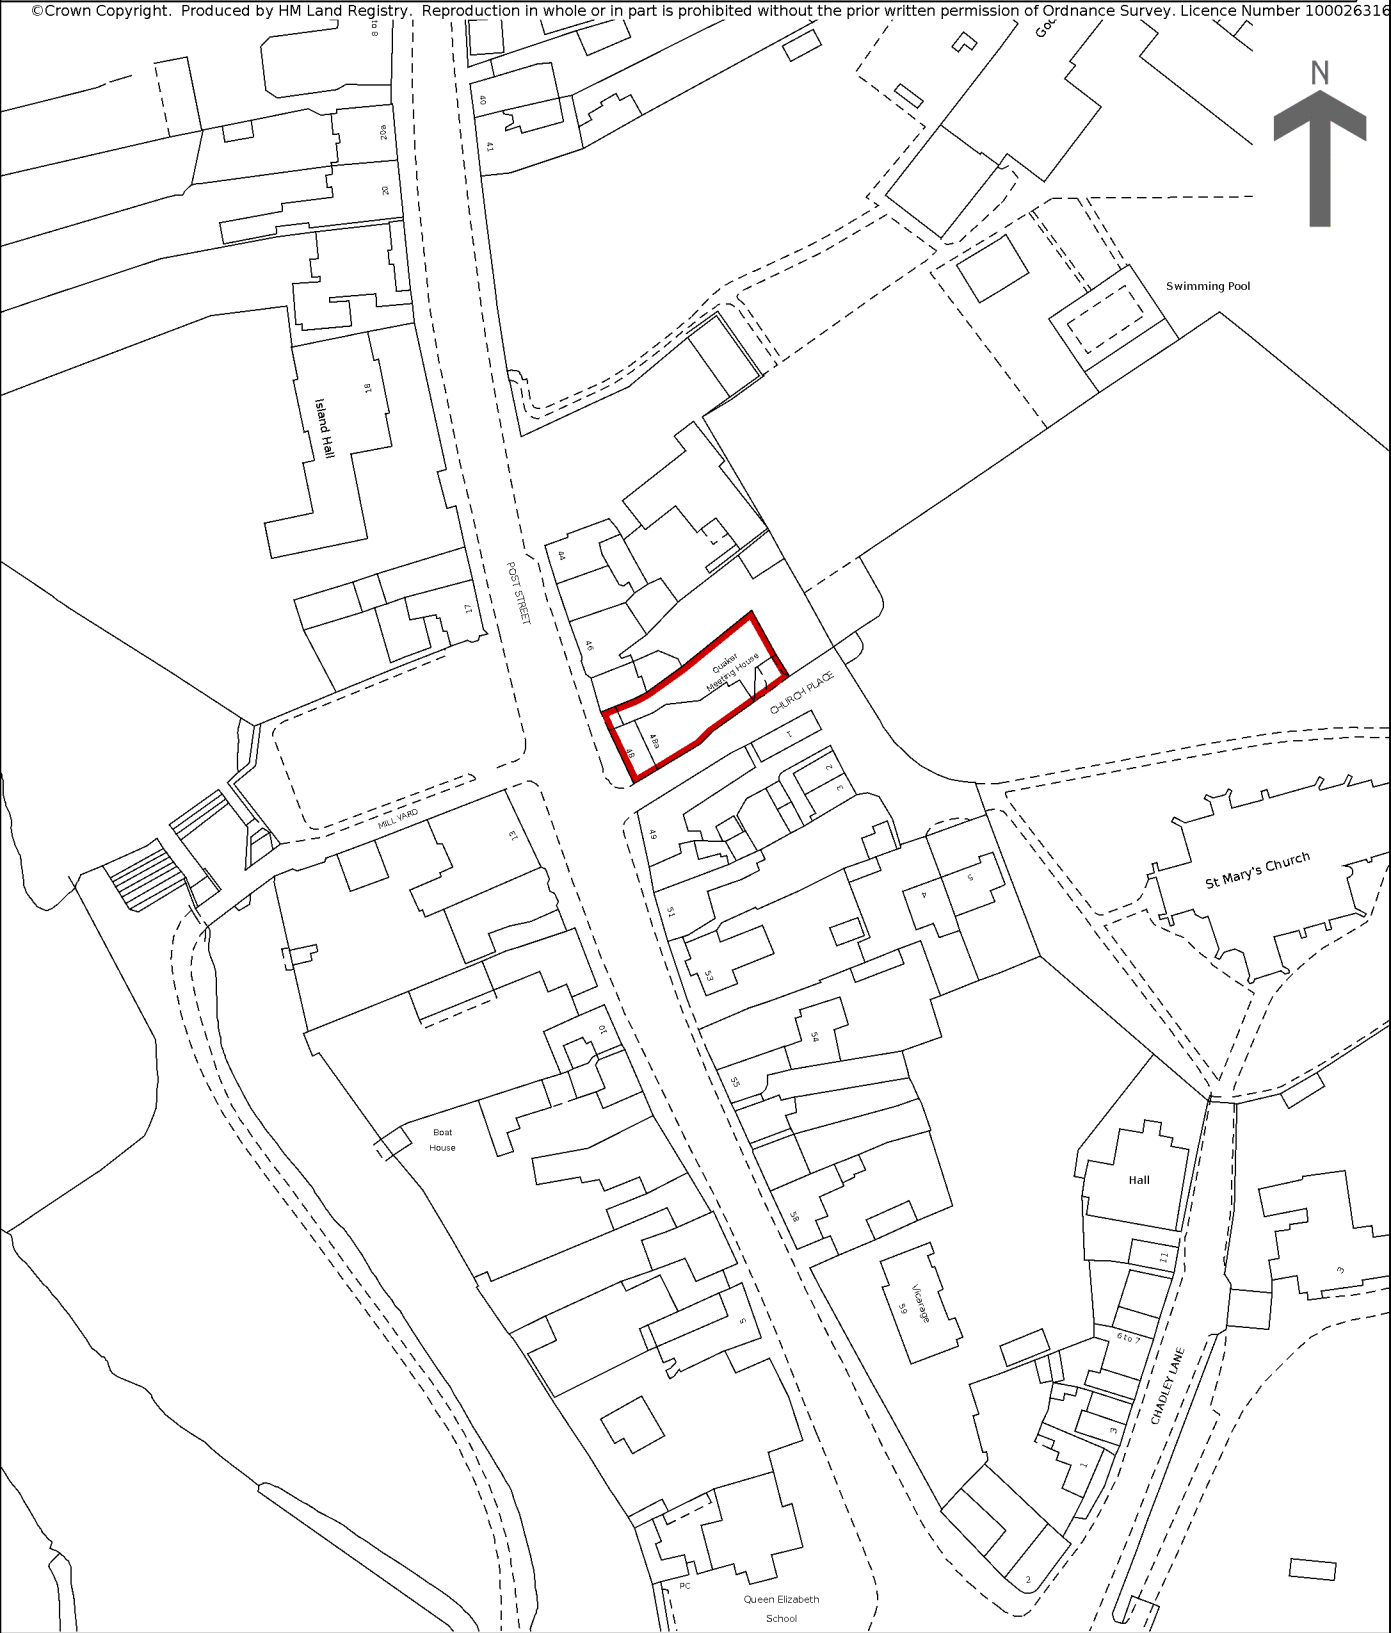

HM Land Registry Current title plan

Title number **CB295132**
Ordnance Survey map reference **TL2470NW**
Scale **1:1250**
Administrative area **Cambridgeshire :**
Huntingdonshire

©Crown Copyright. Produced by HM Land Registry. Reproduction in whole or in part is prohibited without the prior written permission of Ordnance Survey. Licence Number 100026316

This is a copy of the title plan on 21 MAY 2024 at 08:21:35. This copy does not take account of any application made after that time even if still pending in HM Land Registry when this copy was issued.

HM Land Registry endeavours to maintain high quality and scale accuracy of title plan images. The quality and accuracy of any print will depend on your printer, your computer and its print settings. This title plan shows the general position, not the exact line, of the boundaries. It may be subject to distortions in scale. Measurements scaled from this plan may not match measurements between the same points on the ground.