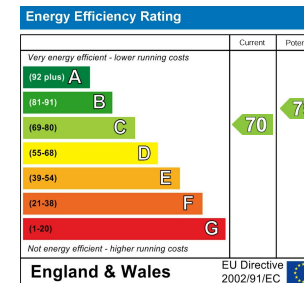

hawksbys
service & people you trust

19 Castle Mews, NN8 1NX
£795 PCM

19 Castle Mews

, NN8 1NX

Directions

Floor Plans

Location Map

Energy Performance Graph