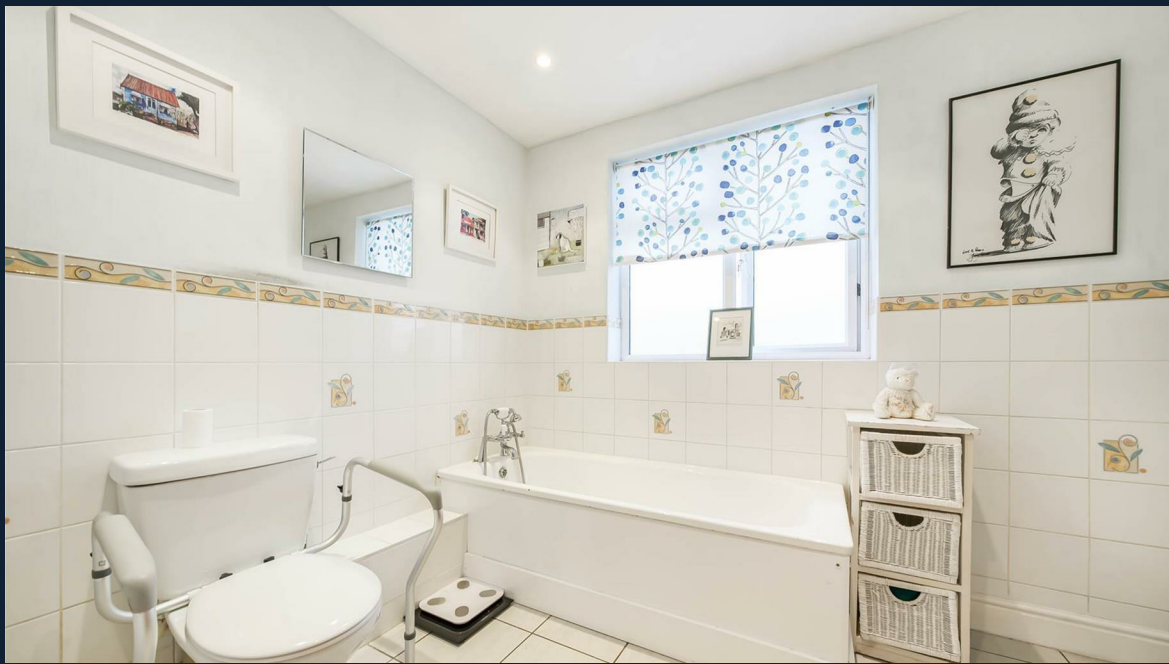

- Sought After Village Location
  - Detached Bungalow
  - Three Bedrooms
- En Suite To Principle Bedroom
  - Light Filled Conservatory
  - Mature Rear Garden
  - Off Street Parking
- Close To Local Amenities
  - Council Tax Band F