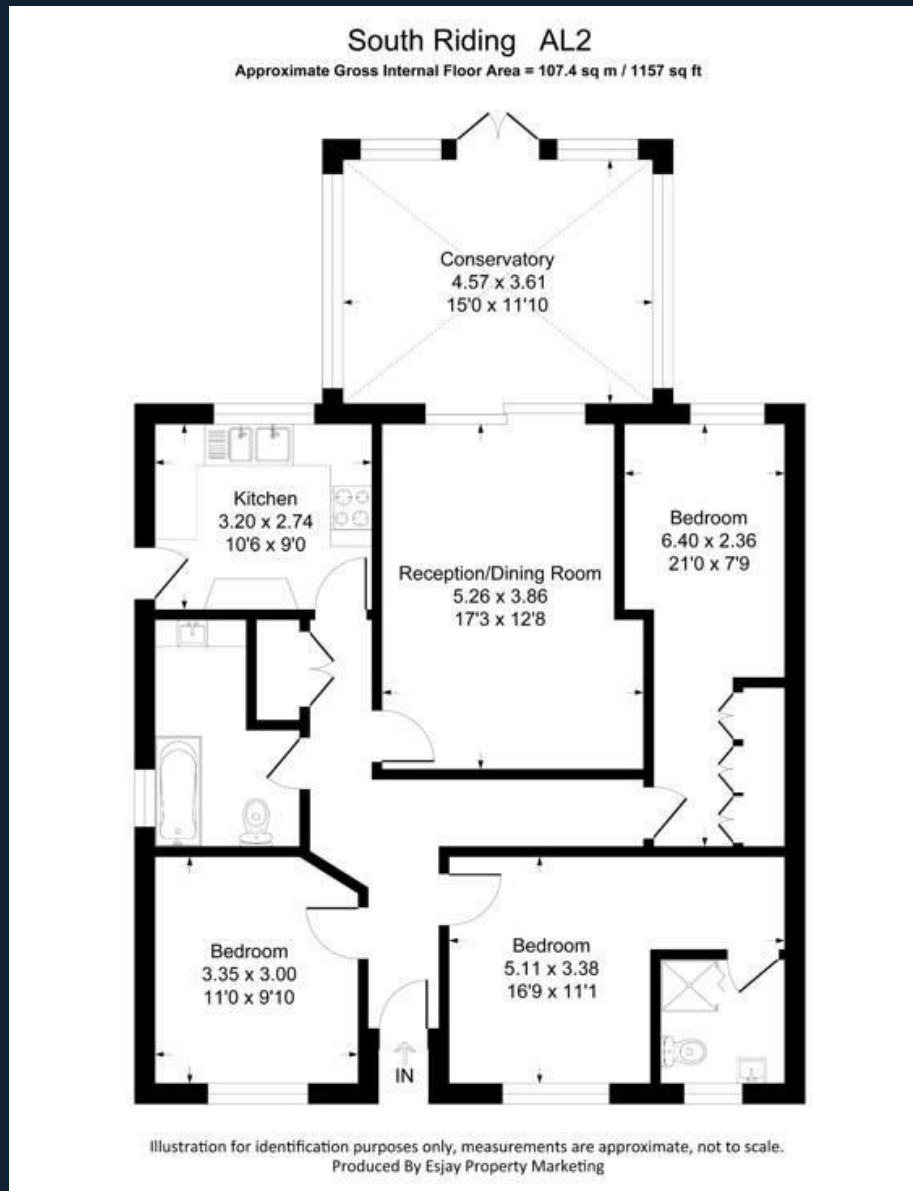

The Reception/Dining room flows into a generous sized and light-filled conservatory, you can enjoy the beauty of the mature rear garden, which is mainly laid to lawn with a patio area for outdoor relaxation and summer entertaining.

- Sought After Village Location
  - Detached Bungalow
  - Three Bedrooms
- En Suite To Principle Bedroom
  - Light Filled Conservatory
  - Mature Rear Garden
  - Off Street Parking
- Close To Local Amenities
  - Council Tax Band F