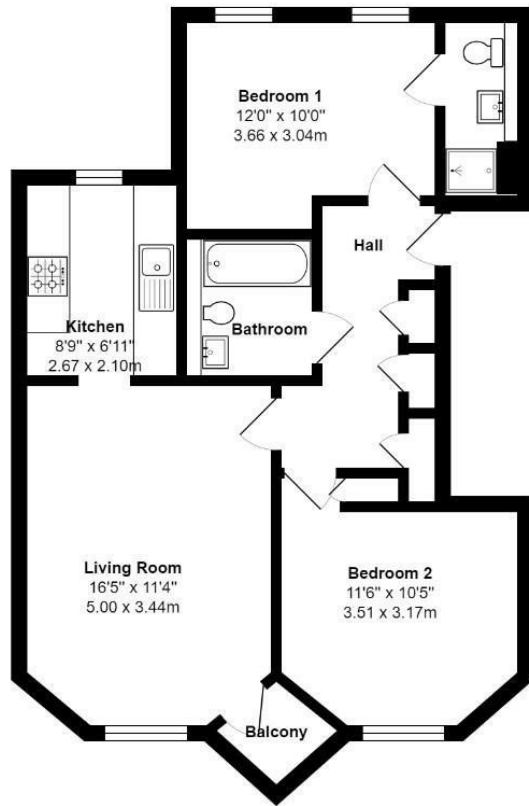

Floor Plan

Lewin Terrace, Feltham, TW14 8ED

Total Area: 687 ft² ... 63.8 m²

All measurements are approximate and for display purposes only