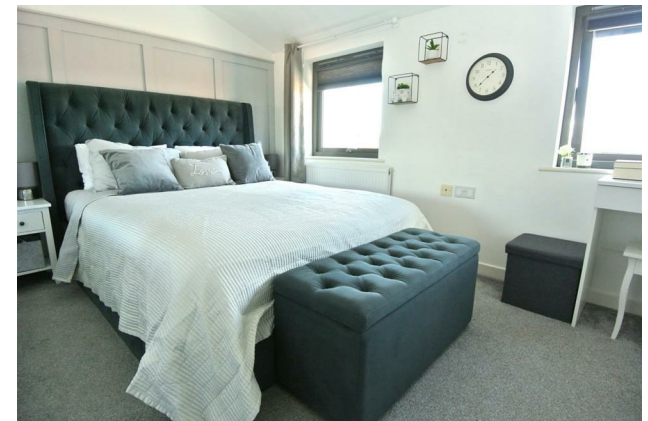

Features

- Top Floor Apartment
- Two Bathrooms
- Living Room With Private Balcony
- Two Double Bedrooms
- Kitchen With Appliances
- Walking Distance Of Local Amenities