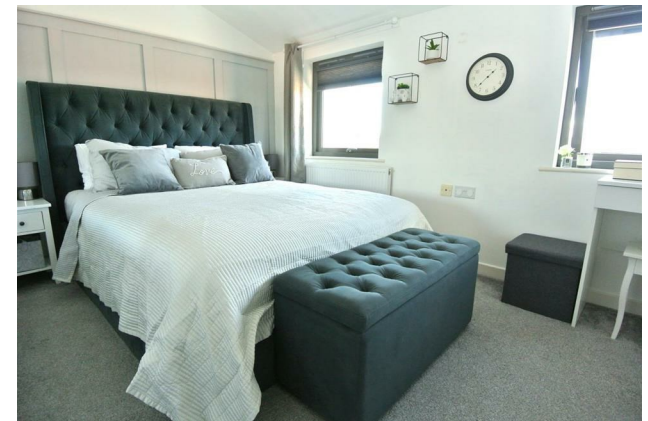

One of the highlights of this apartment is the private balcony, where you can unwind with a cup of tea in the morning or enjoy a glass of wine in the evening. It's the perfect spot to soak in some fresh air and take in the views of the surrounding area.

## Features

- Top Floor Apartment
- Two Bathrooms
- Living Room With Private Balcony
- Two Double Bedrooms
- Kitchen With Appliances
- Walking Distance Of Local Amenities