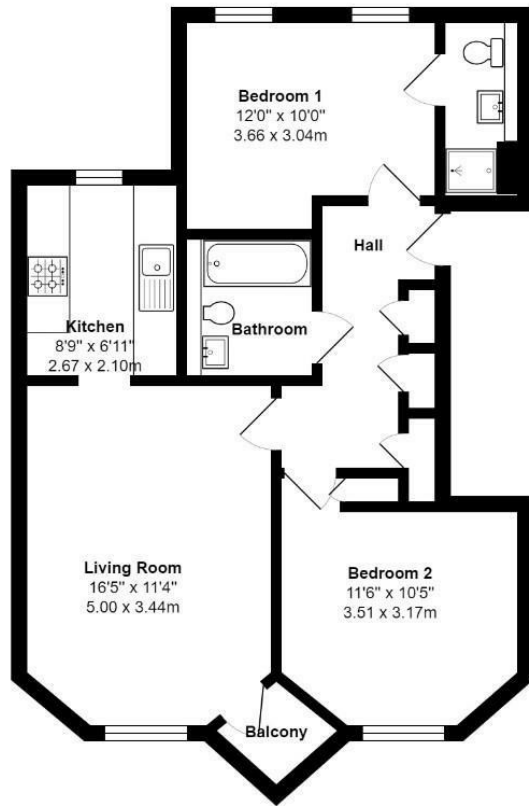

# Flat 7 20 Lewin Terrace, Feltham, TW14 8ED

This charming top floor apartment offers the perfect blend of comfort and style. This delightful property boasts two double bedrooms and two bathrooms, making it an ideal space for a small family or professionals looking for a bit of extra room.

# Floor Plan

Lewin Terrace, Feltham, TW14 8ED

Total Area: 687 ft<sup>2</sup> ... 63.8 m<sup>2</sup>

All measurements are approximate and for display purposes only

## Features

- Top Floor Apartment
- Two Bathrooms
- Living Room With Private Balcony
- Two Double Bedrooms
- Kitchen With Appliances
- Walking Distance Of Local Amenities