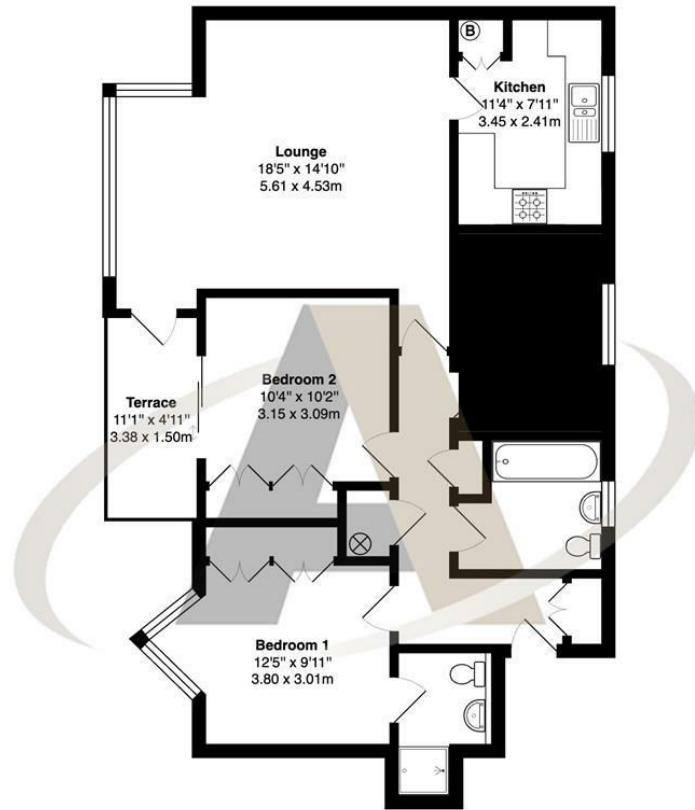

### ALL BILLS INCLUDED!

This stunning two-bedroom, two-bathroom penthouse apartment in the sought-after Rookwood Court offers the perfect blend of luxury and convenience. Just a short walk from central Guildford, you'll enjoy easy access to a vibrant array of shops, entertainment, and excellent transport links. The spacious living room boasts plenty of natural light, leading out to a private balcony/terrace with breathtaking panoramic views over Guildford. The modern, fully fitted kitchen is separate from the lounge, creating an ideal layout for entertaining or relaxing in comfort.

Both double bedrooms are generously sized, with the primary bedroom featuring an en suite shower room while the second bathroom serves guests. The apartment benefits from gas central heating and ample storage space throughout. This is a rare opportunity to rent a prime penthouse property in one of Guildford's most desirable locations. Contact Aspen today to arrange a viewing and experience the stunning features and views of this beautiful home for yourself! ALL BILLS INCLUDED!

# Floor Plan

## 83, Rookwood Court, Guildford

Total Area: 981 ft<sup>2</sup> ... 91.1 m<sup>2</sup>

All measurements are approximate and for display purposes only