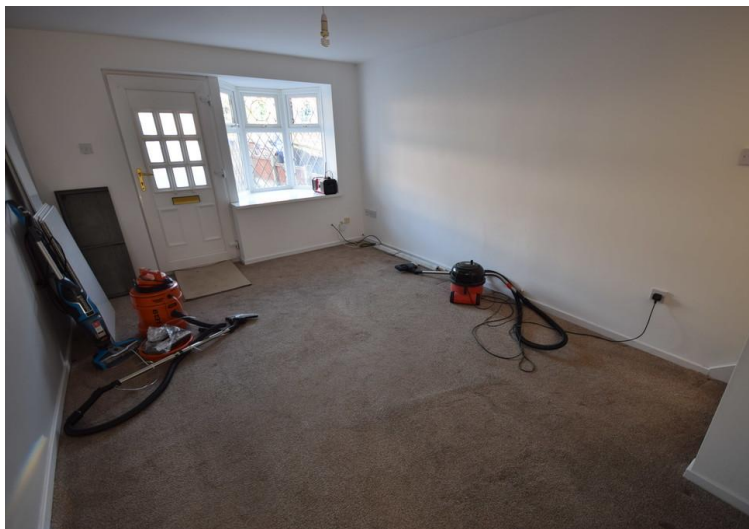

## Mid Terraced House, 2 Bedrooms

Edmonton Grove, Milton

£795 pcm

- Newly Renovated
- Driveway
- Walking distance from canal
- 
- Large Garden
- Close to local shops
- 2 Double bedrooms
- 

EPC Rating 58 - band D