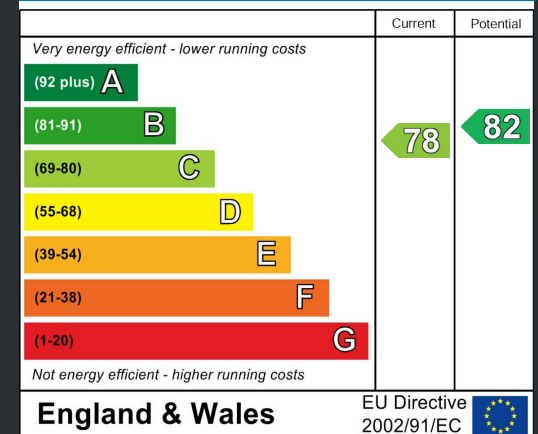

Available 19th July 2024
Tenancy Term: 12 months +
Council Tax Band: A
£600 PCM

TENANCY APPLICATION FEES:

To apply for a tenancy on this property, a refundable holding deposit of a week's rent is required. A tenancy damage deposit for the property is compulsory and is to be paid 48 hours before the tenancy commences, along with the first months rent payment. The tenancy deposit is equivalent to one months rent. An additional tenancy deposit amount may be requested in certain circumstances.
(All photographs are professional, encrypted and copyrighted)

PLEASE NOTE THAT THE VENDOR HAS CERTIFIED THE PROPERTY INFORMATION AND IMAGES.

PROPERTY FLOORPLAN

Measurements:

Energy Efficiency Rating

More 5 Star Customer Reviews than any other Agent based in the North East on allAgents.co.uk