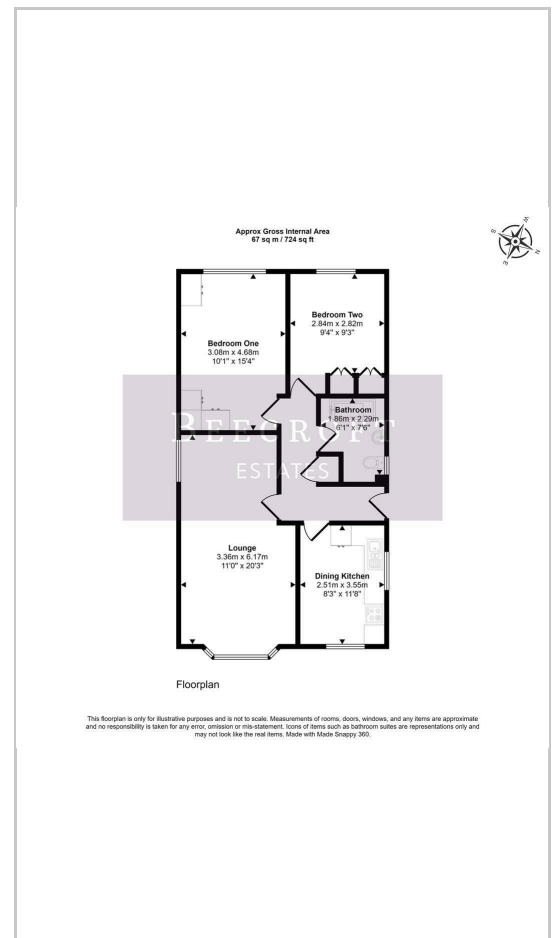

Floor Plans