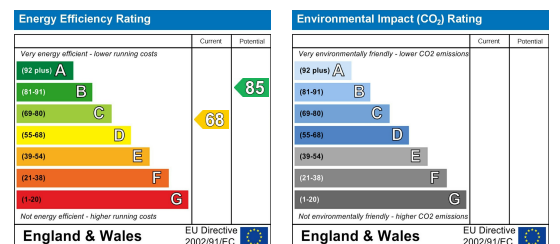

Energy Efficiency Graph

These particulars, whilst believed to be accurate are set out as a general outline only for guidance and do not constitute any part of an offer or contract. Intending purchasers should not rely on them as statements of representation of fact, but must satisfy themselves by inspection or otherwise as to their accuracy. No person in this firm's employment has the authority to make or give any representation or warranty in respect of the property.

Mexborough 40 Main Street, South Yorkshire, S64 9DU

Tel: 01709794677 Email: mexborough@beecroftestates.co.uk www.beecroftestates.co.uk