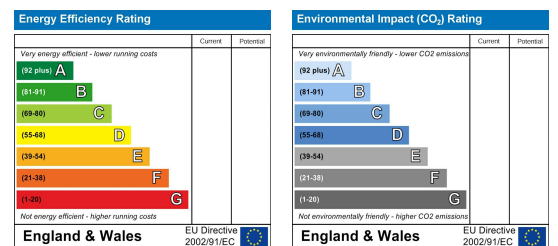

GROUND FLOOR
 LOUNGE
 DINING KITCHEN
 FIRST FLOOR
 BEDROOM ONE
 BEDROOM TWO
 BATHROOM
 OUTSIDE

Area Map

Floor Plans

Energy Efficiency Graph

These particulars, whilst believed to be accurate are set out as a general outline only for guidance and do not constitute any part of an offer or contract. Intending purchasers should not rely on them as statements of representation of fact, but must satisfy themselves by inspection or otherwise as to their accuracy. No person in this firm's employment has the authority to make or give any representation or warranty in respect of the property.