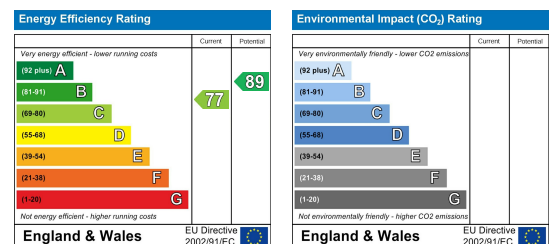

Energy Efficiency Graph

These particulars, whilst believed to be accurate are set out as a general outline only for guidance and do not constitute any part of an offer or contract. Intending purchasers should not rely on them as statements of representation of fact, but must satisfy themselves by inspection or otherwise as to their accuracy. No person in this firm's employment has the authority to make or give any representation or warranty in respect of the property.