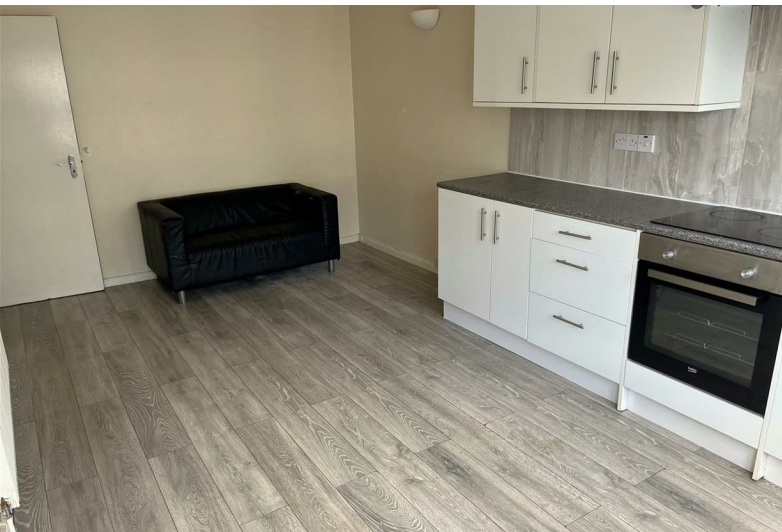

Charlotte Despard Avenue | , SW11

£2,600 Per Month

- Purpose Bult Flat • 3 Double Bedrooms • Split Level Accommodation • 17 ft Open Plan Reception Room and Kitchen • Close to Battersea Park and Chelsea Bridge • Excellent Transport Links • Short Walk to Battersea Power Station Tube • Ideal for 3 Professional Sharers • Unfurnished • Available Immediately

A smart split level flat in a purpose built block located in fantastic setting close to Battersea Park and Chelsea Bridge.

The accommodation is laid out over 2 floors and comprises large 17 ft open plan reception room and kitchen, 3 double bedrooms, bathroom and WC. The flat also has a brand new washing machine.