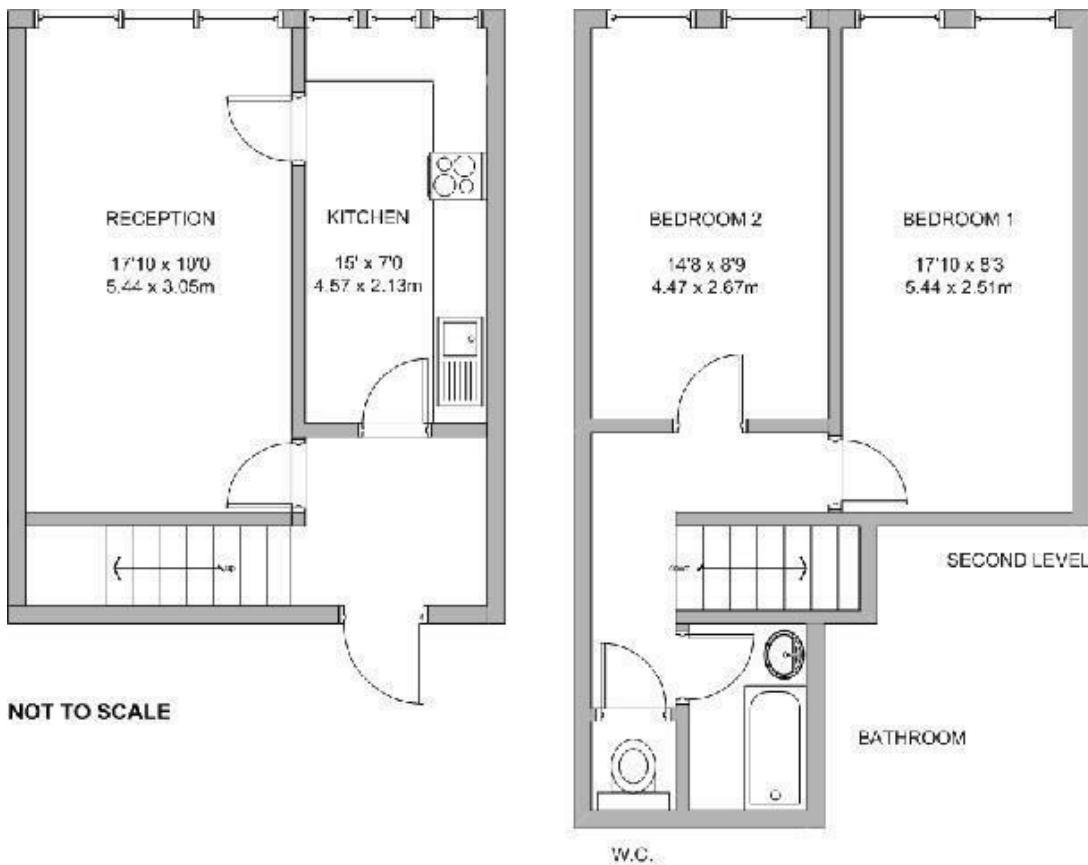

A smart split level flat in a purpose built block located in fantastic setting close to Battersea Park and Chelsea Bridge.

The accommodation is laid out over 2 floors and comprises large 17 ft open plan reception room and kitchen, 3 double bedrooms, bathroom and WC. The flat also has a brand new washing machine.

The flat is well placed for both Battersea Park and Queenstown Road Stations (5 minutes to Victoria and 11 minutes to Waterloo) and a short walk from the new Northern Line Tube stop at Battersea Power Station.

There are numerous bus services into the West End and City. Tesco Express is just moments away. Wandsworth Council Tax Band A. Available from July 13th unfurnished. Ideal for professional sharers.

NOT TO SCALE

Energy Efficiency Rating		Current	Potential
Very energy efficient - lower running costs			
(92 plus) A			
(81-91) B			
(69-80) C		76	76
(55-68) D			
(39-54) E			
(21-38) F			
(1-20) G			
Not energy efficient - higher running costs			
England & Wales		EU Directive 2002/91/EC	
Environmental Impact (CO₂) Rating		Current	Potential
Very environmentally friendly - lower CO₂ emissions			
(92 plus) A			
(81-91) B			
(69-80) C			
(55-68) D			
(39-54) E			
(21-38) F			
(1-20) G			
Not environmentally friendly - higher CO₂ emissions			
England & Wales		EU Directive 2002/91/EC	

These particulars are designed to provide a guideline only and cannot be relied upon as a statement of fact. The description represents the opinion of the author and is not intended to provide false or misleading information. Any prospective purchaser should make further checks on its accuracy. All measurements are approximate and floorplans are for representation only.