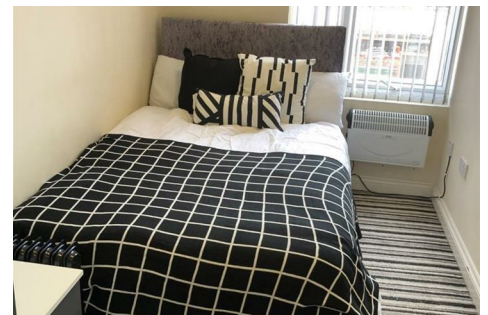

127 Clarendon Park Road, Leicester, Leicestershire LE2 3AJ
T: 0116 270 6699
lettings@archliving.co.uk

ARCH