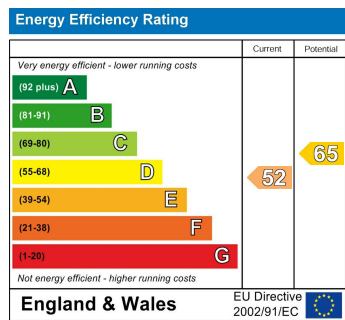

ARCH LIVING

www.archliving.co.uk

Hallway

Kitchen Diner

Bedroom 1

Bedroom 2

Bedroom 3

Bathroom 1

Landing

Kitchen Diner 2

Bathroom 2

Bedroom 4

Bedroom 5

Living Room

127 Clarendon Park Road, Leicester, Leicestershire LE2 3AJ
T: 0116 270 6699
lettings@archliving.co.uk

ARCH