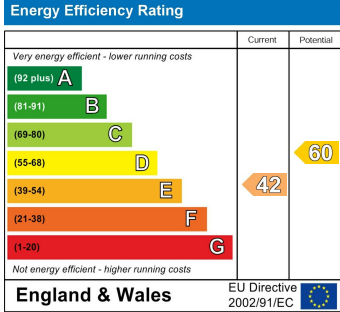

### Features

x7 | x7 | £115 pppw

This is your happy place. Realism is futile.

- 1 GRAPHICALLY DESIGNED INTERIOR REFURBISHED
- 2 7 ENSUITE BATHROOMS
- 3 GAMING LOUNGE WITH RECLINER SOFAS
- 4 DOUBLE KITCHEN WITH MINI FRIDGES THROUGHOUT
- 5 LOCATED VERY CLOSE TO CITY CENTRE AND UNI CAMPUSES
- 6 TUMBLE DRYER AND WASHING MACHINE PROVIDED