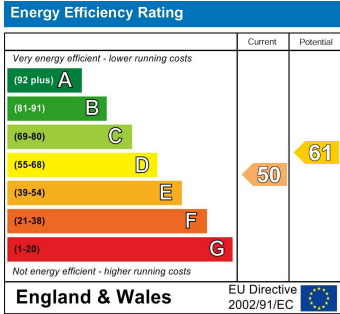

ARCH LIVING

www.archliving.co.uk

ARCH

BOOK A VIEWING? YOU KNOW YOU WANT TO!

lettings@archliving.co.uk 0116 270 6699

127 Clarendon Park Road, Leicester, Leicestershire LE2 3AJ
T: 0116 270 6699
lettings@archliving.co.uk

ARCH