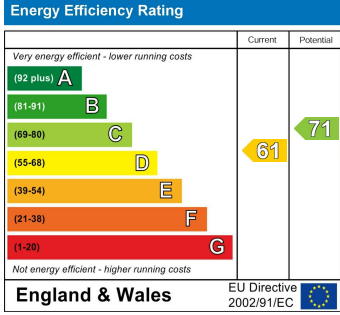

ARCH LIVING

www.archliving.co.uk

ARCH

BOOK A VIEWING? YOU KNOW YOU WANT TO!

✉ lettings@archliving.co.uk ☎ 0116 270 6699

127 Clarendon Park Road, Leicester, Leicestershire LE2 3AJ
T: 0116 270 6699
lettings@archliving.co.uk

ARCH