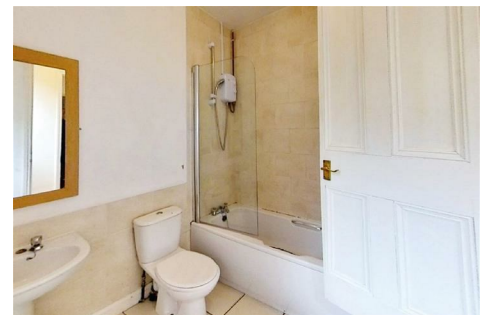

ARCH LIVING

www.archliving.co.uk

127 Clarendon Park Road, Leicester, Leicestershire LE2 3AJ
T: 0116 270 6699
lettings@archliving.co.uk

ARCH