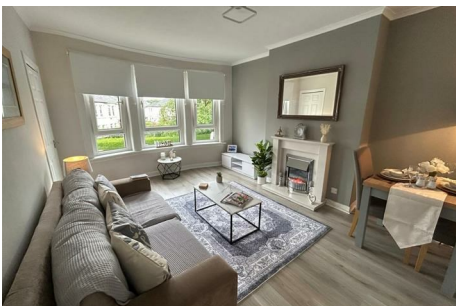

Truce Road, Glasgow, G13

Offers Over £135,000

Contact us for more details:
Tel: 0141 942 9090 Email: info@gsproperties.co.uk

Full listings online at <https://www.gsproperties.com>