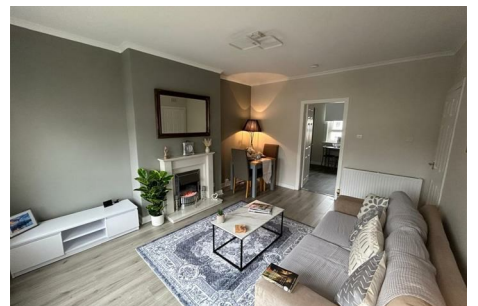

Truce Road, Glasgow, G13

Offers Over £135,000

Contact us for more details:
Tel: 0141 942 9090 Email: info@gsproperties.co.uk

Full listings online at <https://www.gsproperties.com>