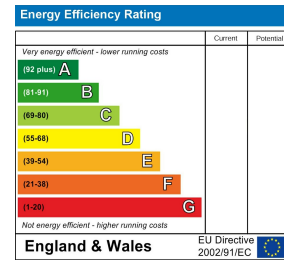

£1,500 Per Month

Viewing

Floor Plan

Area Map

Energy Efficiency Graph

These particulars, whilst believed to be accurate are set out as a general outline only for guidance and do not constitute any part of an offer or contract. Intending purchasers should not rely on them as statements of representation of fact, but must satisfy themselves by inspection or otherwise as to their accuracy. No person in this firm's employment has the authority to make or give any representation or warranty in respect of the property.