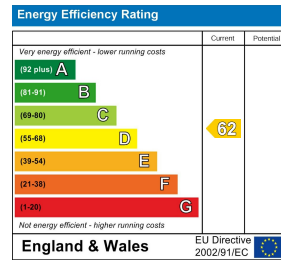

£1,300

Viewing

Floor Plan

Area Map

Energy Efficiency Graph

These particulars, whilst believed to be accurate are set out as a general outline only for guidance and do not constitute any part of an offer or contract. Intending purchasers should not rely on them as statements of representation of fact, but must satisfy themselves by inspection or otherwise as to their accuracy. No person in this firm's employment has the authority to make or give any representation or warranty in respect of the property.