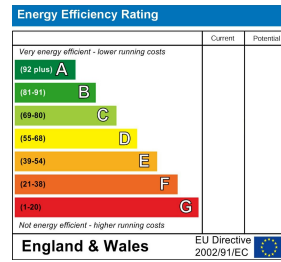

£1,800

Viewing

Floor Plan

Area Map

Energy Efficiency Graph

These particulars, whilst believed to be accurate are set out as a general outline only for guidance and do not constitute any part of an offer or contract. Intending purchasers should not rely on them as statements of representation of fact, but must satisfy themselves by inspection or otherwise as to their accuracy. No person in this firm's employment has the authority to make or give any representation or warranty in respect of the property.