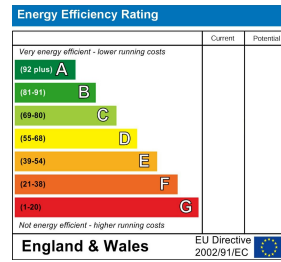

£1,600

Viewing

Floor Plan

Area Map

Energy Efficiency Graph

These particulars, whilst believed to be accurate are set out as a general outline only for guidance and do not constitute any part of an offer or contract. Intending purchasers should not rely on them as statements of representation of fact, but must satisfy themselves by inspection or otherwise as to their accuracy. No person in this firm's employment has the authority to make or give any representation or warranty in respect of the property.