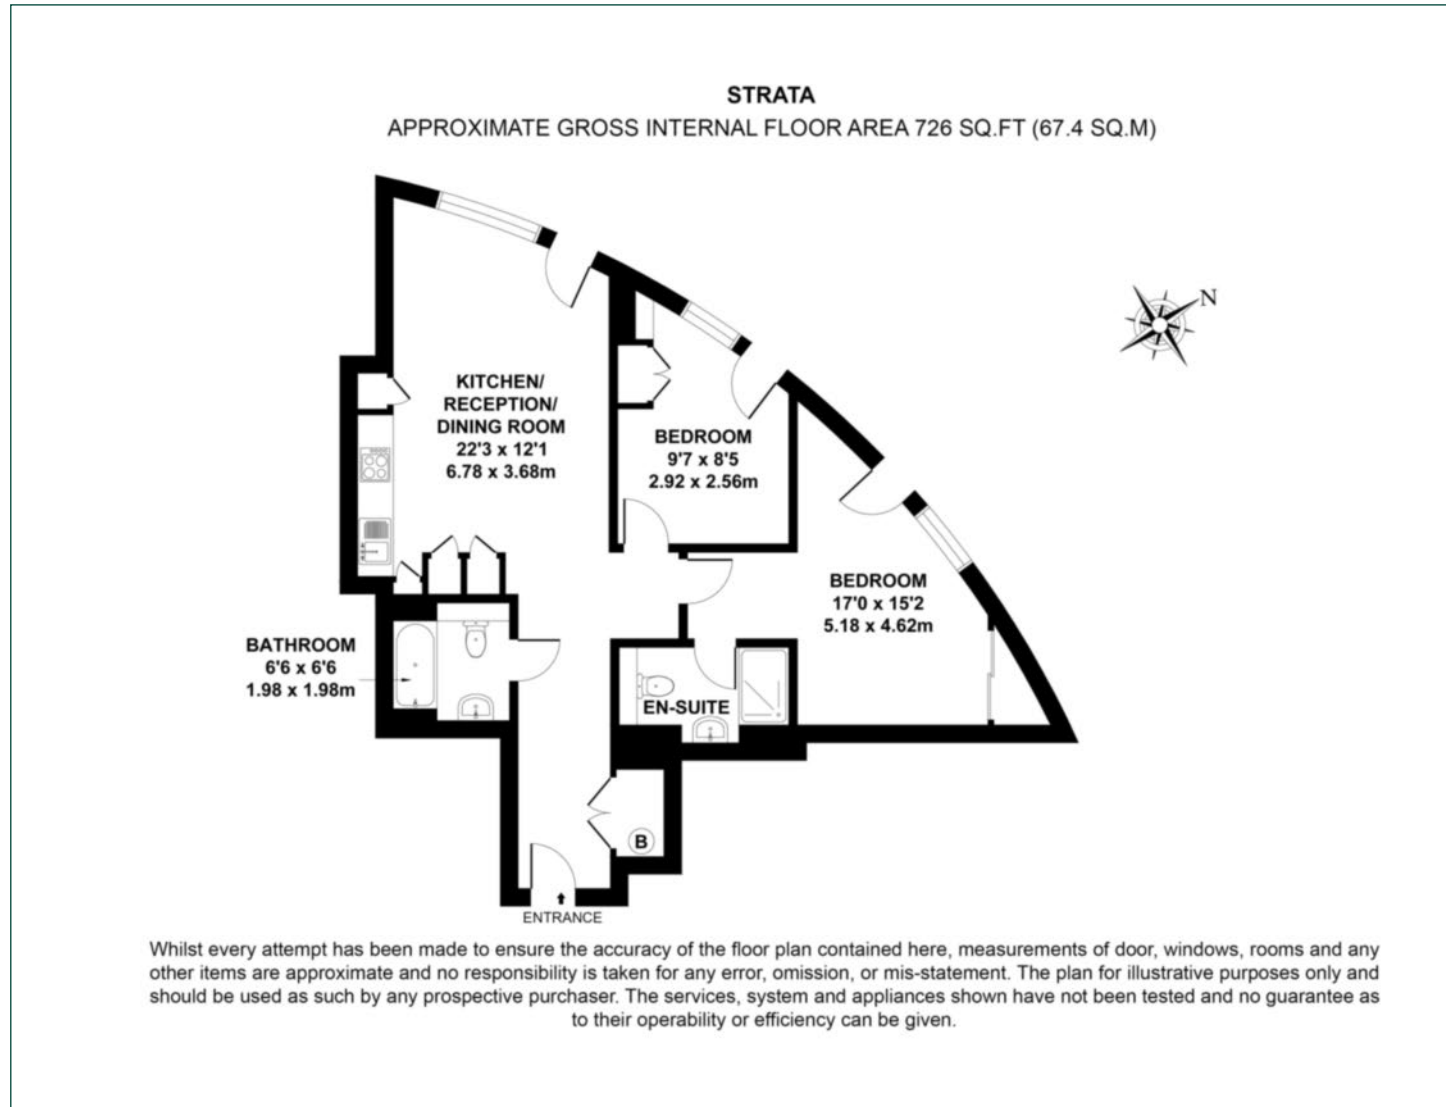

ere is a modern open plan kitchen/ living room, a spacious master suite, a further double bedroom and a family bathroom. Features include a stylish fully integrated kitchen with gloss cabinetry, wood flooring, recessed lighting, built in wardrobes and smart bathroom fixtures and fittings.

# Floorplan

680 sq ft | 63.17 sq m