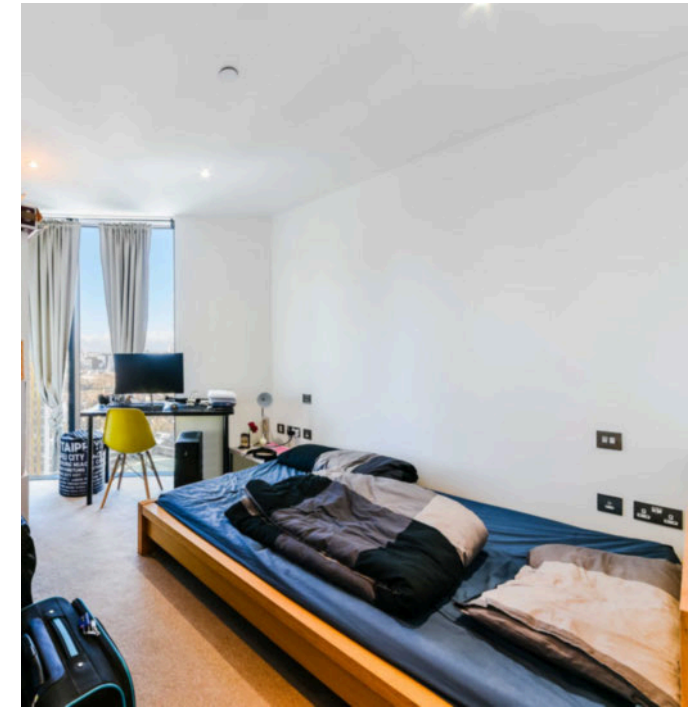

The Strata, Walworth Road, Elephant & Castle, SE1

2 Bedrooms

2 Bathrooms

1 Reception

Balcony

24-Hour Concierge

Cycle Storage

Close to Elephant Park

0.2 MI Elephant & Castle

A modern two bedroom, two bathroom property in the landmark Strata Tower, Elephant & Castle SE1. The apartment boast large glazing in each room affording spectacular views of London.

ere is a modern open plan kitchen/ living room, a spacious master suite, a further double bedroom and a family bathroom. Features include a stylish fully integrated kitchen with gloss cabinetry, wood flooring, recessed lighting, built in wardrobes and smart bathroom fixtures and fittings.

Residents benefit from an array of facilities which

will include a gymnasium, communal gardens, secure cycle storage and a 24-hour concierge service. There are several amenities located nearby including bars, cafés, restaurants.

The development is located close to Elephant and Castle National Rail and Underground stations, providing Underground and Rail services for commutes towards the City and West End. The property is serviced by Thameslink, Southeastern, Bakerloo and Northern Line, opening a plethora of transport links.

Local Authority:

Southwark Council

Council Tax Band:

E

EPC:

B

Security deposit:

equivalent to 5 weeks' rent