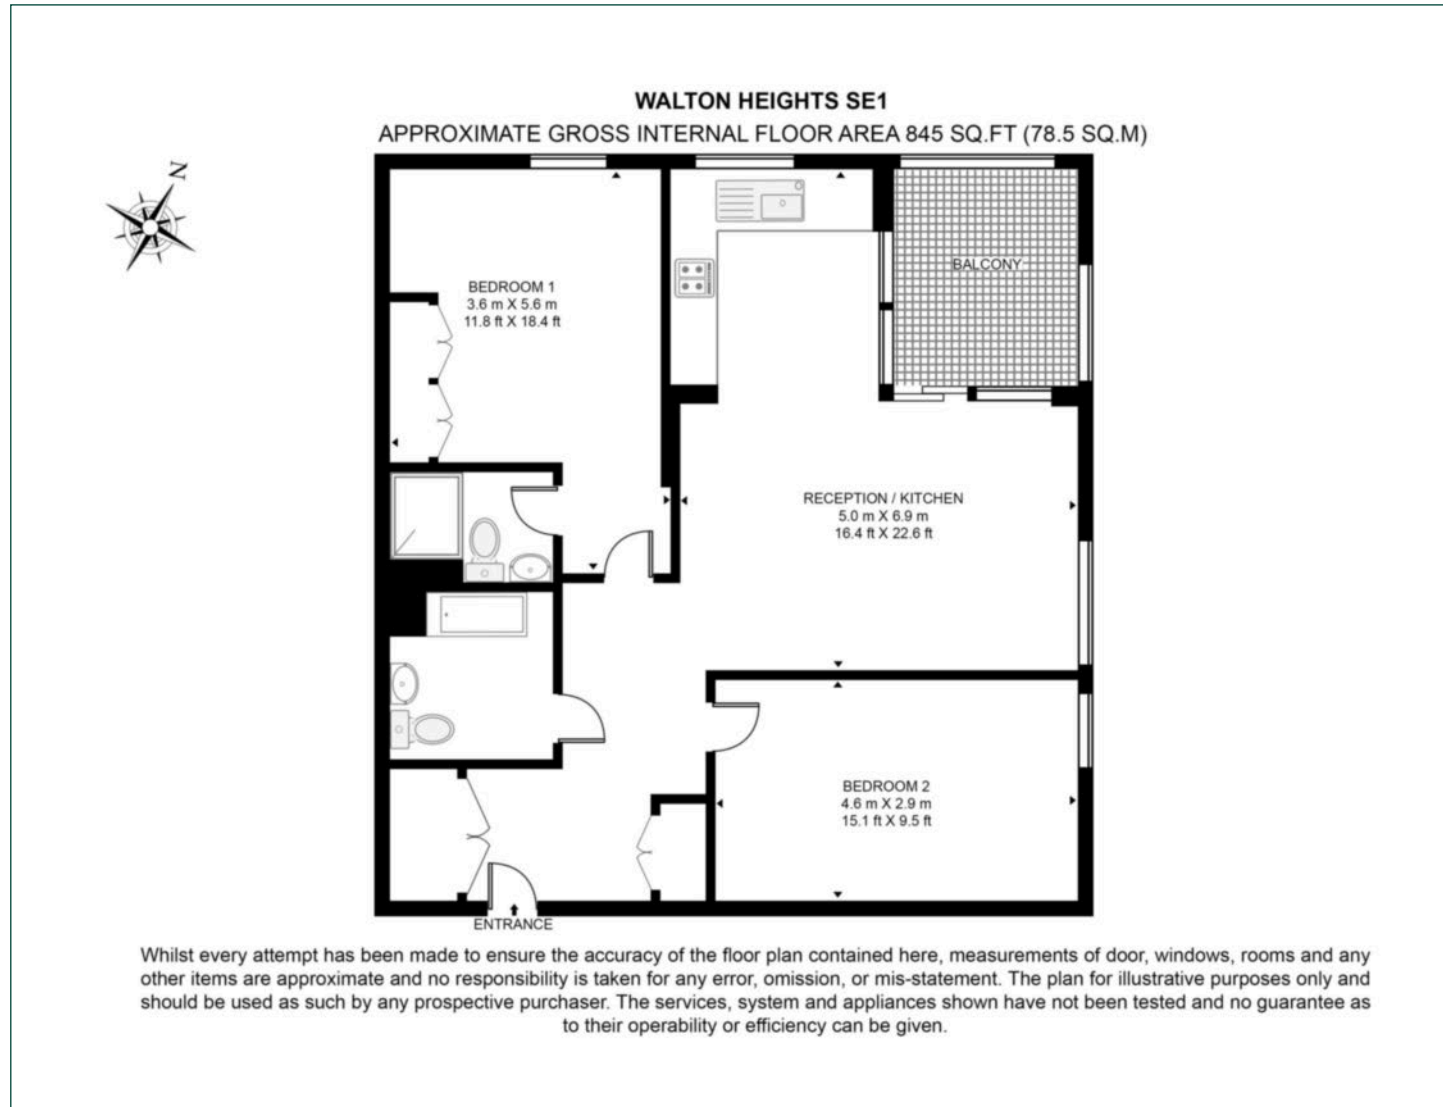

Balcony

Secure Cycle Storage

Gymnasium

Local Amenities

24-Hour Concierge

0.1 MI Elephant & Castle

Modern two bedroom, two bathroom apartment in Walton Heights, Elephant Park SE17. Accommodation spans over 813 sq ft, including a naturally bright dual aspect living area with full height windows leading to a dual aspect north-east/north-west facing balcony space, a bespoke kitchen with integrated appliances, a stylish, contemporary bathroom suite and two large double bedrooms with fitted wardrobes, master en suite.

Local Authority: Southwark Council

Council Tax Band: E

EPC: C

Security deposit: equivalent to 5 weeks' rent

Floorplan

845 sq ft | 78.5 sq m

Elephant & Castle

One The Elephant, 5 St Gabriel Walk, London, SE1 6FG