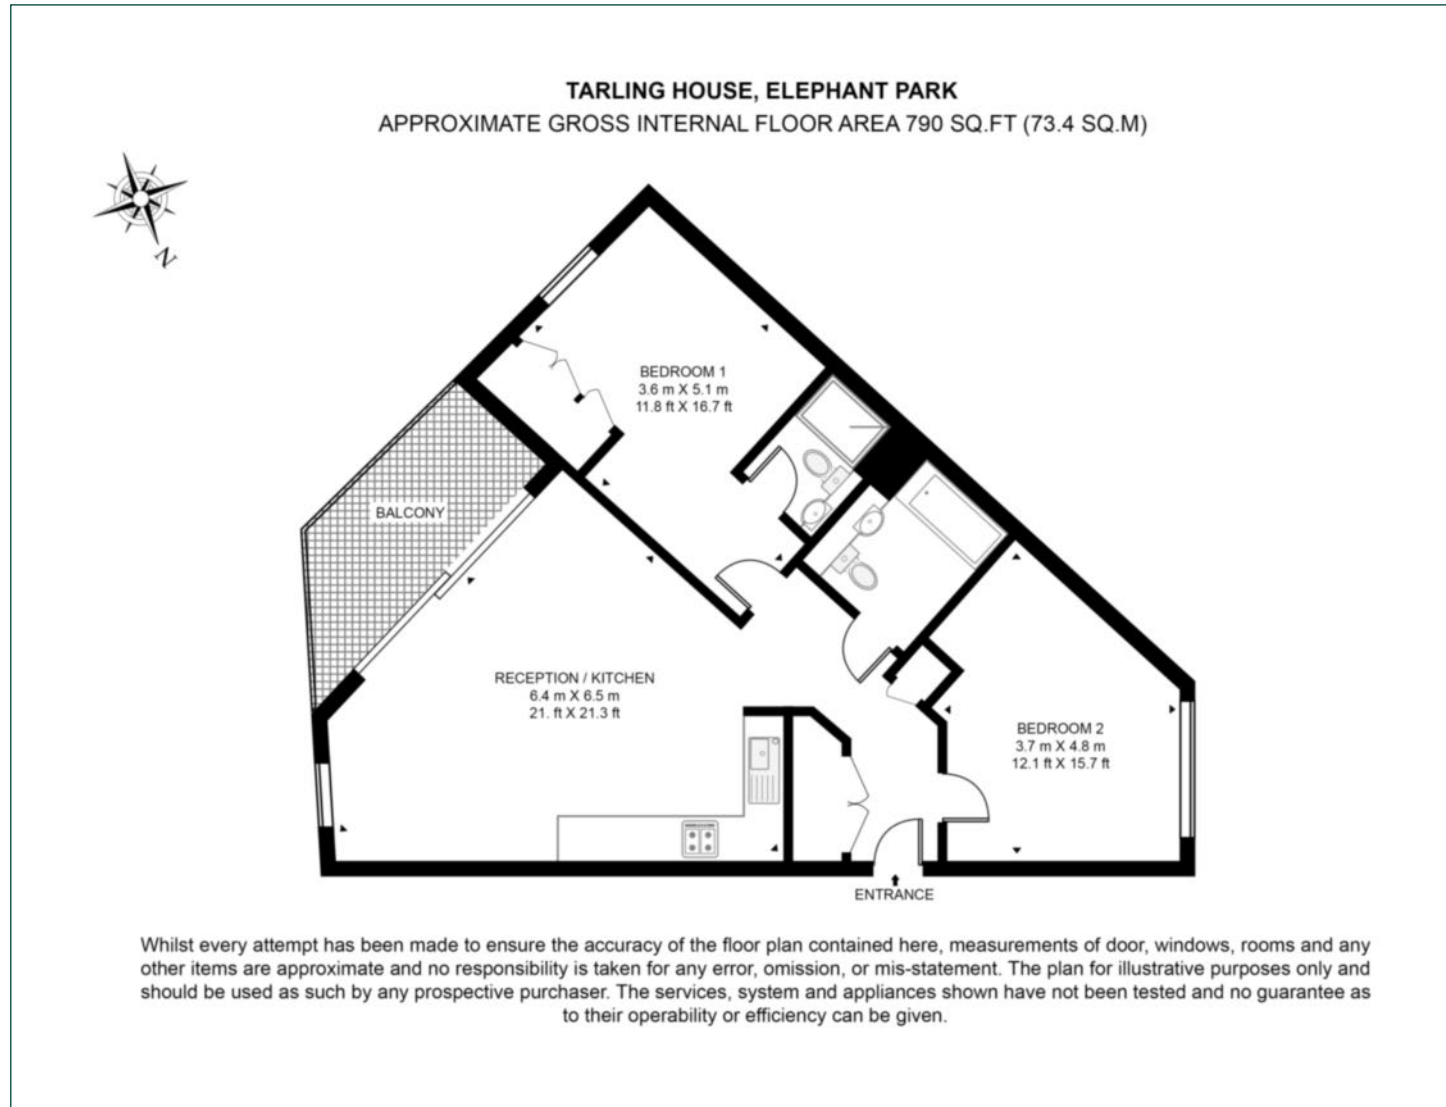

# Tarling House, Elephant Park, Walworth Square, Elephant & Castle, SE17

2 Bedrooms

2 Bathrooms

1 Reception

Balcony

Gymnasium

Secure Cycle Storage

Local Amenities

24-Hour Concierge

0.3 MI Elephant & Castle

Luxury two bedroom, two bathroom property set within Tarling House, a part of the impressive Elephant Park SE17. Accommodation spans 790 sq ft, including a spacious open plan living area, a modern fitted kitchen with integrated appliances and floor-to-ceiling windows that open to a generous balcony. Features include wood flooring, recessed lighting, inviting master bedroom with fitted storage with en suite, a large second bedroom and stylish bathroom.

# Floorplan

790 sq ft | 73.4 sq m