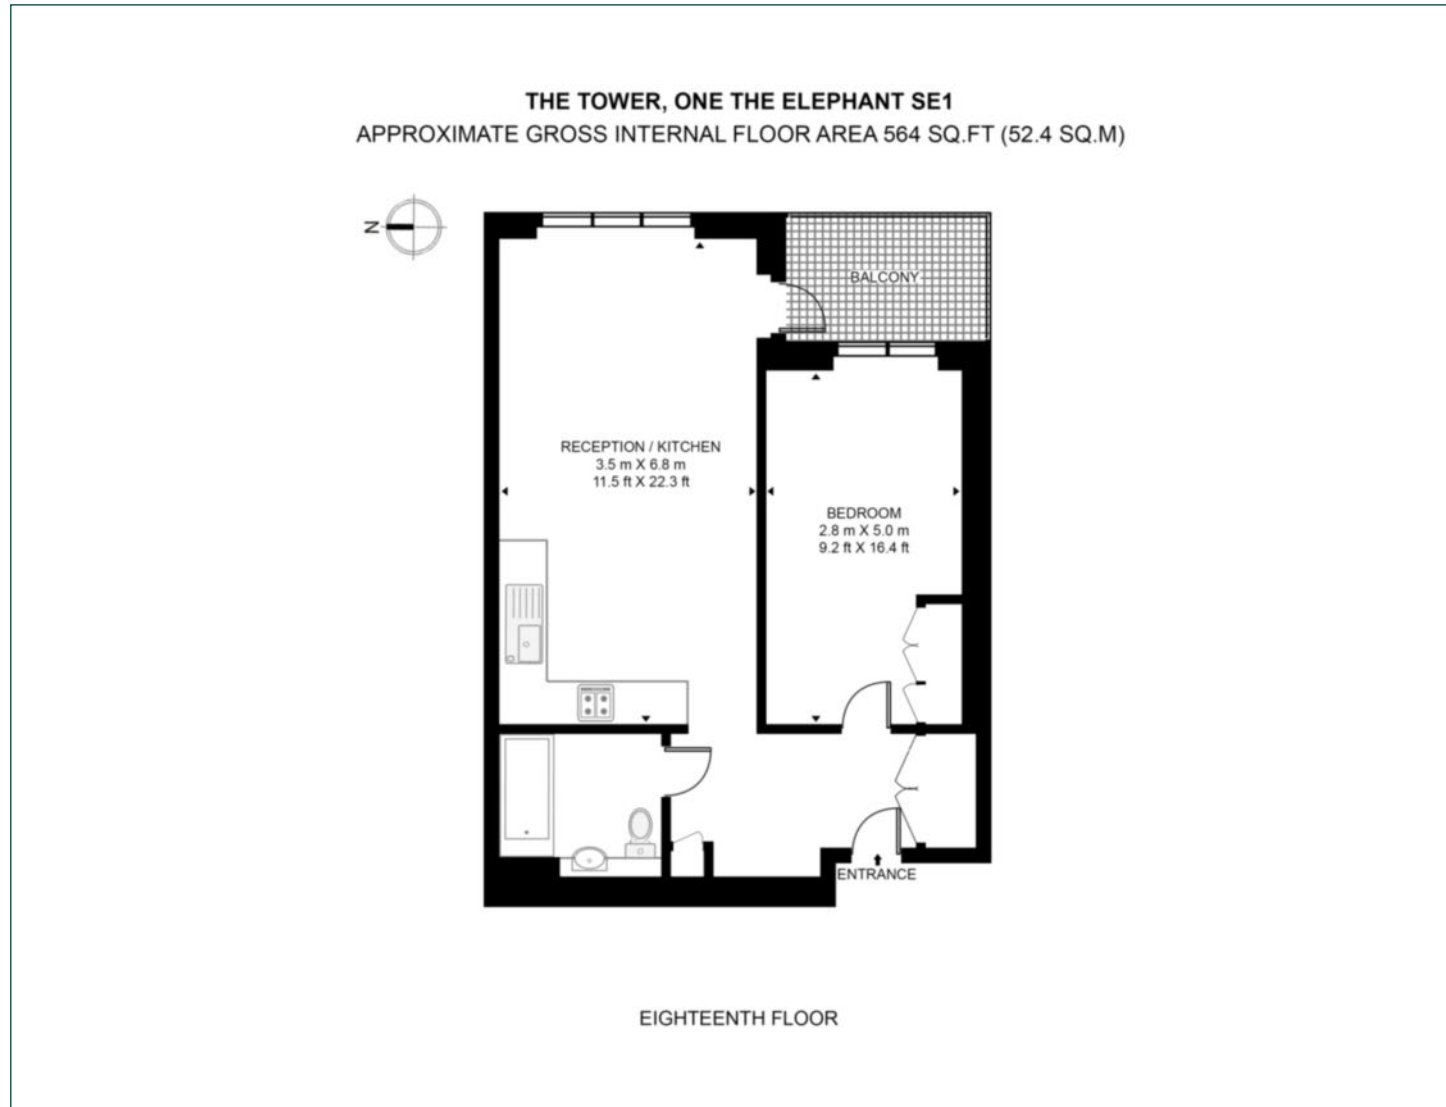

0.2 MI Elephant & Castle

A stylish & bright one bedroom apartment within One The Elephant; an impressive landmark development ideally located for transport links and a plethora of local amenities.

This stunning apartment includes a spacious open plan living and dining area, fitted kitchen with integrated appliances, fitted bedroom storage, stylish bathroom suite and a private balcony.

# Floorplan

564 sq ft | 52.4 sq m