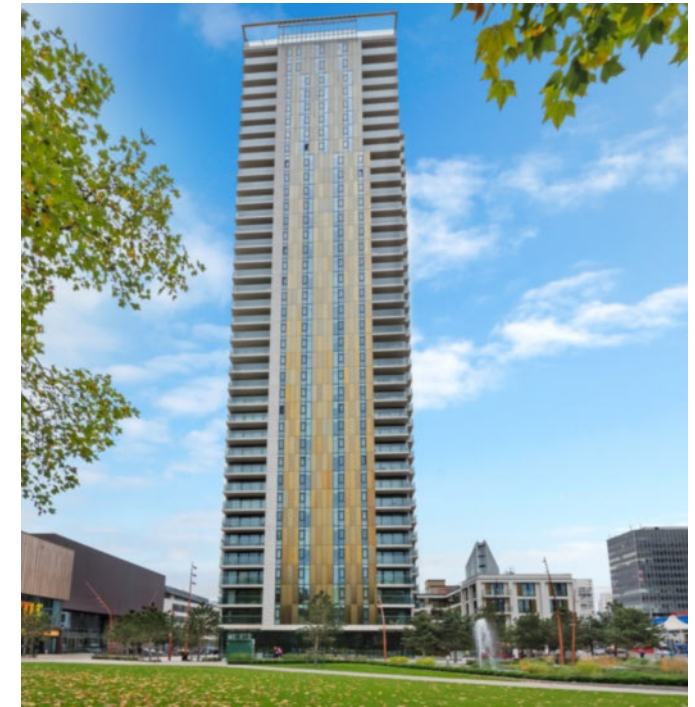

# The Tower, One The Elephant, St Gabriel Walk, Elephant & Castle, SE1

1 Bedroom

1 Bathroom

1 Reception

Balcony

Gymnasium

Local Amenities

24-Hour Concierge

0.2 MI Elephant & Castle

A stylish & bright one bedroom apartment within One The Elephant; an impressive landmark development ideally located for transport links and a plethora of local amenities.

This stunning apartment includes a spacious open plan living and dining area, fitted kitchen with integrated appliances, fitted bedroom storage, stylish bathroom suite and a private balcony.

Residents will also have access to a 24-hour concierge service, residents' lounge, a 'green roof'

for growing produce, communal reading garden and access to leisure facilities which will include a pool, gym, café and a crèche.

There are numerous bars, restaurants and amenities located nearby and a brand new Shopping Centre district currently under construction. The development is located near to Elephant and Castle station, providing Underground and rail services.